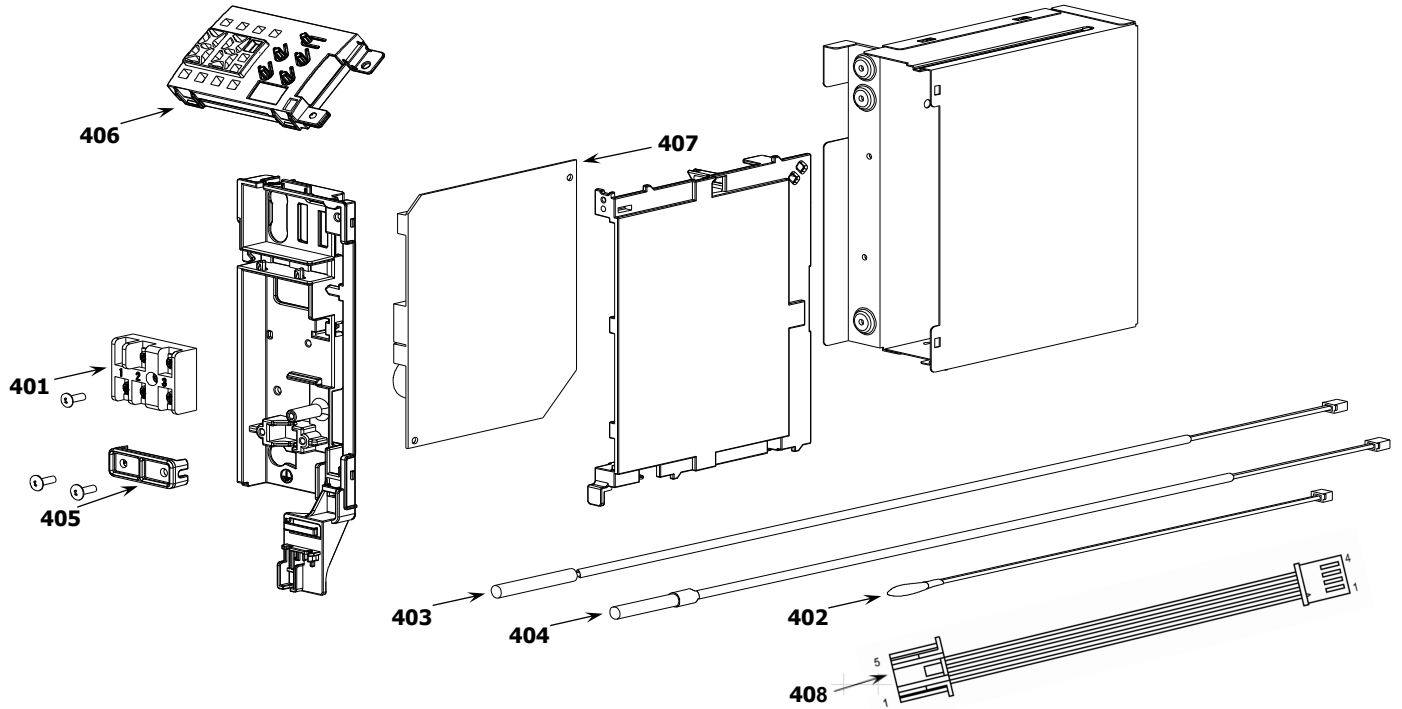

13-2. Indoor Unit (E-Part)

Location No.	Part No.	Description	Location No.	Part No.	Description
401	43T60406	TERMINAL 3P	407	43T6W712	PC BOARD (FOR RAS-B13J2FVG-E)
402	43T69320	TEMPERATURE SENSOR	407	43T6W743	PC BOARD (FOR RAS-B18J2FVG-E)
403	43T50395	TEMPERATURE SENSOR	408	43T60502	HOUSING-WiFi
404	43T50333	SENSOR:HEAT EXCHANGER			
405	43T62003	CORD CLAMP			
406	43T69865	PC BOARD ASSY,WRS-LED			
407	43T6W711	PC BOARD (FOR RAS-B10J2FVG-E)