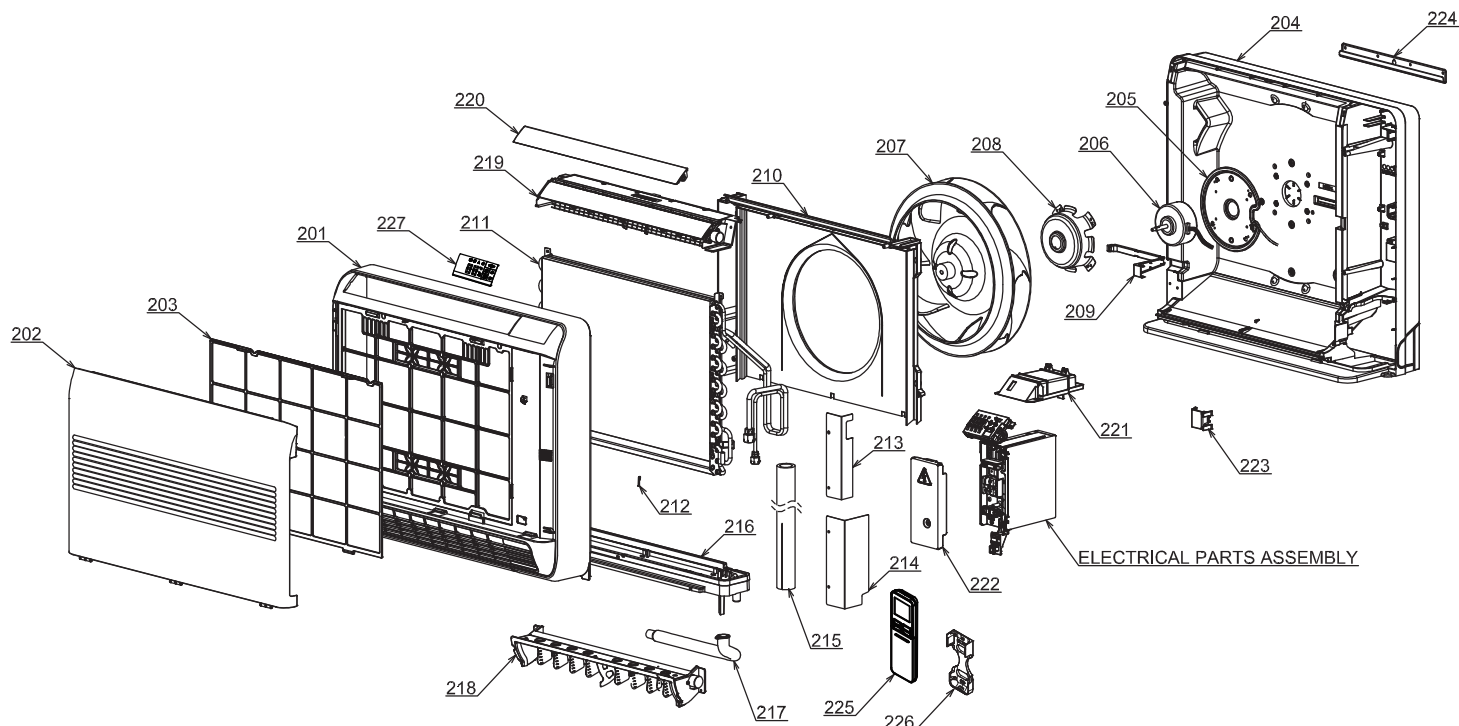

TOSHIBA

SERVICE MANUAL

AIR-CONDITIONER

SPLIT TYPE

Indoor Unit

<Console, Heat Pump Type>

RAS-B10J2FVG-E

RAS-B13J2FVG-E

RAS-B18J2FVG-E

RAS-10J2AVSG-E

RAS-13J2AVSG-E

RAS-18J2AVSG-E

R32 or R410A

INVERTER

Revised on March, 2020

13. EXPLODED VIEWS AND PARTS LIST

13-1. Indoor Unit

Location No.	Part No.	Description	Location No.	Part No.	Description
201	43T00553	FRONT PANEL ASSY	213	43T79314	DRAIN GUIDE (UP)
202	43T09460	INLET GRILLE ASSY	214	43T79315	DRAIN GUIDE (DOWN)
203	43T80325	AIR FILTER	215	43T49341	SHIELD PIPE
204	43T03379	BACK BODY ASSY	216	43T72310	DRAIN PAN ASSY
205	43T39340	MOTOR BASE ASSY	217	43T70313	HOSE, DRAIN
206	43T21424	FAN MOTOR ASSY	218	43T22317	DAMPER ASSY
207	43T20330	TURBO FAN ASSY	219	43T22316	UPPER LOUVER ASSY
208	43T60408	MOTOR HOLDER	220	43T22315	HORIZONTAL LOUVER
209	43T63331	LEAD COVER	221	43T63333	DISPLAY BASE
210	43T22314	BELL MOUTH ASSY	222	43T62339	TERMINAL COVER ASSY
211	43T44634	REFRIGERANT CYCLE ASSY (FOR RAS-B18J2FVG-E)	223	43T49340	PIPE HOLDER
211	43T44673	REFRIGERANT CYCLE ASSY (FOR RAS-B10,B13J2FVG-E)	224	43T82316	PLATE MOUNTING
212	43T19333	HOLDER, SENSOR	225	43T66390	WIRELESS REMOCO
			226	43T83305	HOLDER, REMOTE CONTROL
			227	43T08425	SHEET-DISPLAY