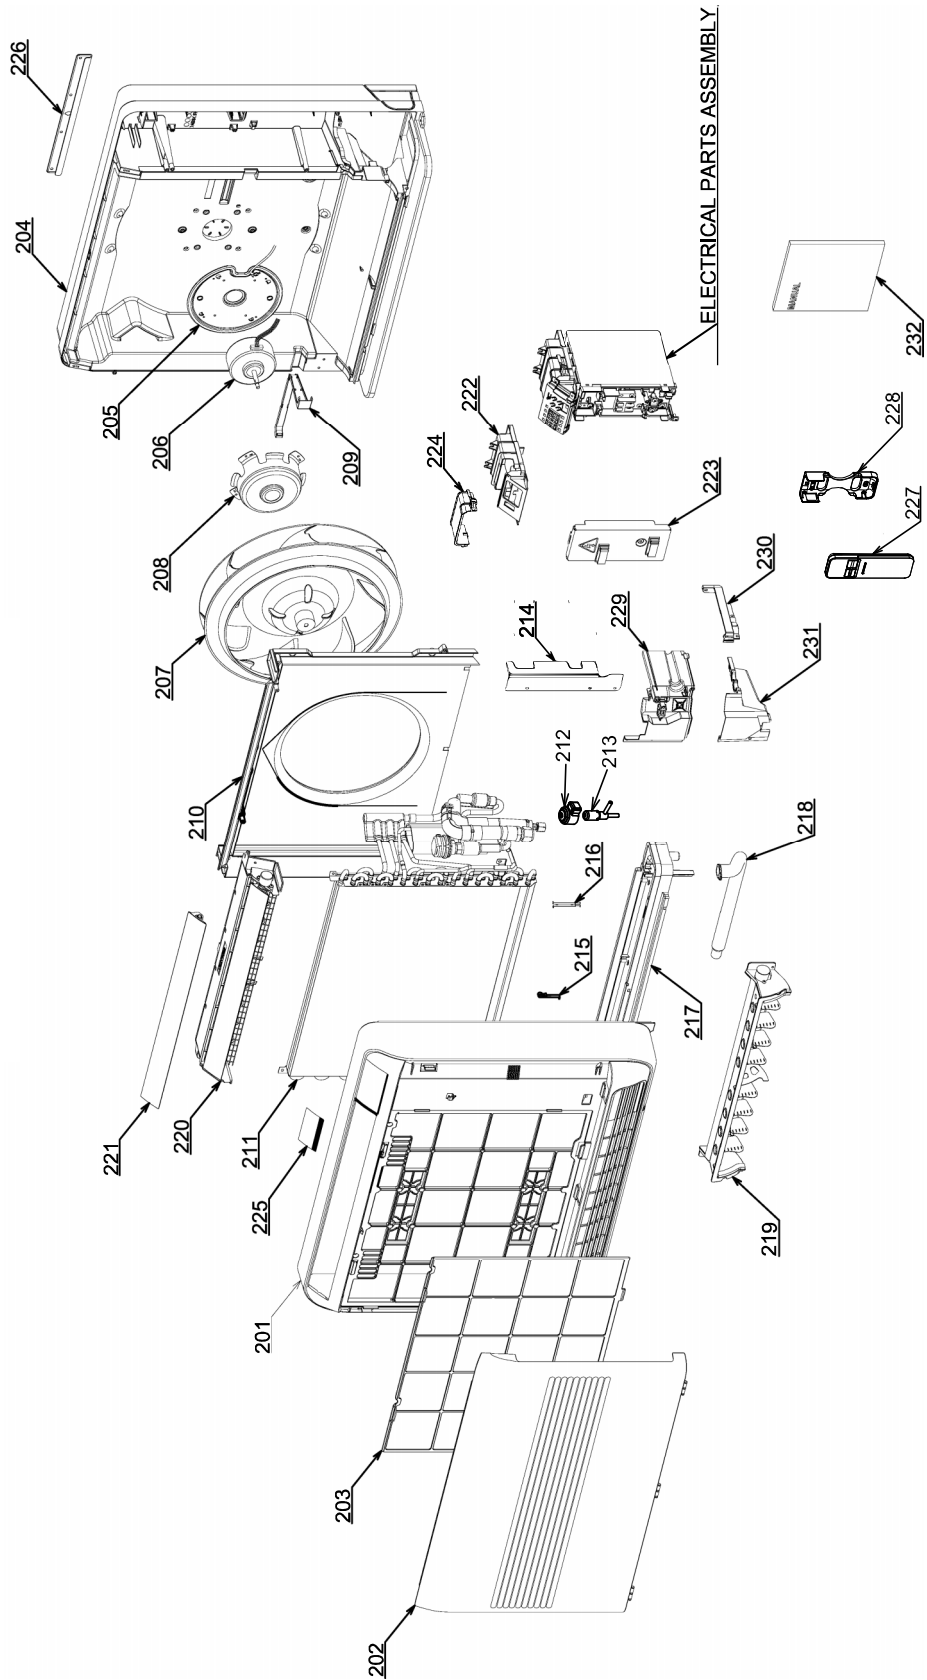

3-6. Console type MML-UP****NHP-E(TR)

12-6. Console type

MML-UP0071NHP-E(TR), MML-UP0091NHP-E(TR), MML-UP0121NHP-E(TR),
MML-UP0151NHP-E(TR), MML-UP0181NHP-E(TR)

Location No.	Part No.	Description	Model name MML-UP				
			0071 NHP-E(TR)	0091 NHP-E(TR)	0121 NHP-E(TR)	0151 NHP-E(TR)	0181 NHP-E(TR)
201	43T00558	FRONT PANEL ASSY	1	1	1	1	1
202	43T09460	INLET GRILLE ASSY	1	1	1	1	1
203	43T80325	AIR FILTER	1	1	1	1	1
204	43T03415	BACK BODY ASSY	1	1	1	1	1
205	43T39340	MOTOR BASE ASSY	1	1	1	1	1
206	43T21424	FAN MOTOR ASSY	1	1	1	1	1
207	43T20330	TURBO FAN ASSY	1	1	1	1	1
208	43T60408	MOTOR HOLDER	1	1	1	1	1
209	43T63331	LEAD COVER	1	1	1	1	1
210	43T22319	BELL MOUTH ASSY	1	1	1	1	1
211	43T44695	REFRIGERATION CYCLE ASSY	1	1	1	-	-
211	43T44696	REFRIGERATION CYCLE ASSY	-	-	-	1	1
212	43T46519	COIL, PMV	1	1	1	1	1
213	43T46516	BODY, PMV	1	1	1	-	-
213	43T46518	BODY, PMV	-	-	-	1	1
214	43T79316	DRAIN GUIDE (UP)	1	1	1	1	1
215	43T19333	HOLDER, SENSOR	2	2	2	2	2
216	43T19321	FIX-P-SENSOR	1	1	1	1	1
217	43T72310	DRAIN PAN ASSY	1	1	1	1	1
218	43T70313	HOSE, DRAIN	1	1	1	1	1
219	43T22318	DAMPER ASSY	1	1	1	1	1
220	43T22320	UPPER LOUVER ASSY	1	1	1	1	1
221	43T22315	HORIZONTAL LOUVER	1	1	1	1	1
222	43T63336	DISPLAY BASE	1	1	1	1	1
223	43T62341	TERMINAL COVER ASSY	1	1	1	1	1
224	43T62342	TERMINAL COVER (UP)	1	1	1	1	1
225	43T08419	DISPLAY	1	1	1	1	1
226	43T82316	PLATE MOUNTING	1	1	1	1	1
227	43T66324	WIRELESS REMOCO	1	1	1	1	1
228	43T83305	HOLDER, REMOTE CONTROL	1	1	1	1	1
229	43T49342	COVER PIPE F ASSY	1	1	1	1	1
230	43T49343	COVER PIPE U ASSY	1	1	1	1	1
231	43T49344	COVER PIPE D ASSY	1	1	1	1	1
232	43T85803	OWNER'S MANUAL	1	1	1	1	1