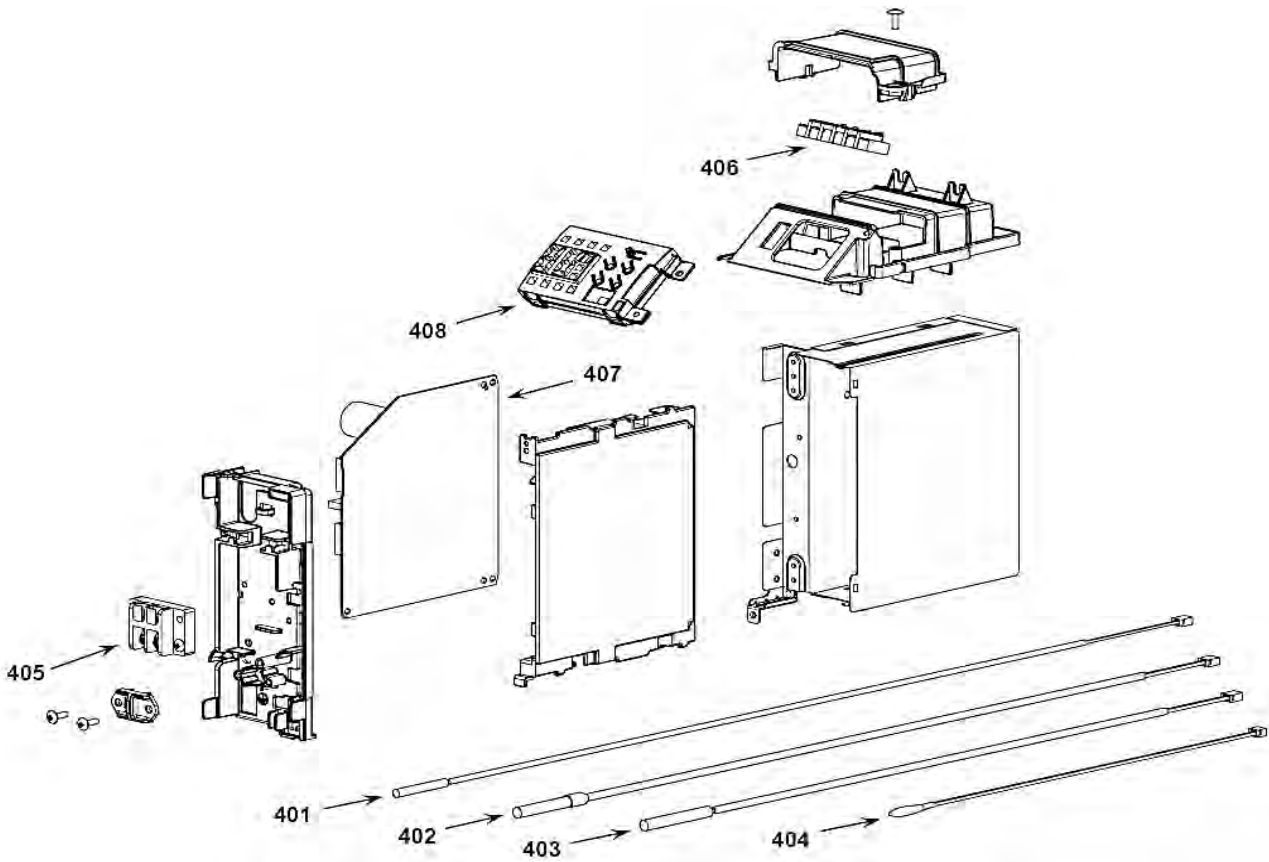

Electric Parts

Location No.	Part No.	Description	Model name				
			MML-UP				
			0071	0091	0121	0151	0181
			NHP-E(TR)	NHP-E(TR)	NHP-E(TR)	NHP-E(TR)	NHP-E(TR)
401	43T50317	SENSOR;HEAT EXCHANGER	1	1	1	1	1
402	43T50306	TEMPERATURE SENSOR	1	1	1	1	1
403	43T50393	TEMPERATURE SENSOR	1	1	1	1	1
404	43T69320	TEMPERATURE SENSOR	1	1	1	1	1
405	43T60078	TERMIMAL BLOCK	1	1	1	1	1
406	43T60079	TERMINAL BLOCK	1	1	1	1	1
407	43T6W957	PC BOARD ASSY	1	1	1	1	1
408	43T69900	PC BOARD ASSY,WRS-LED	1	1	1	1	1