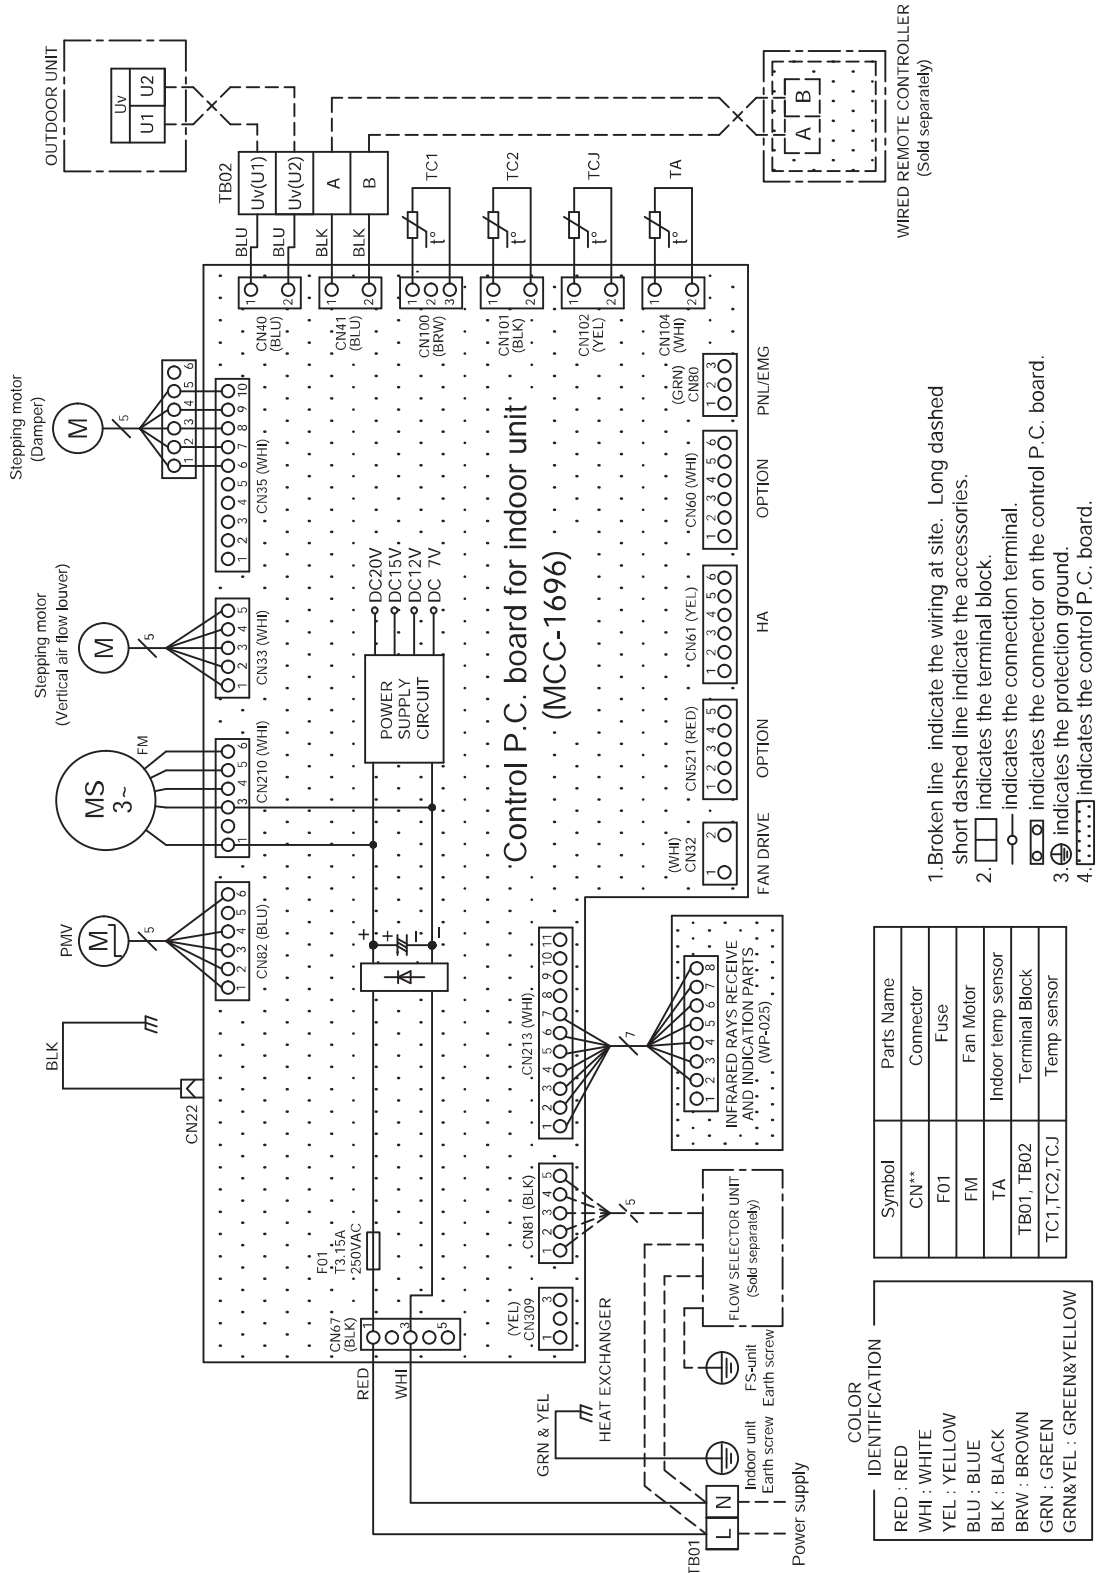

3-6. Console type MML-UP****NHP-E(TR)