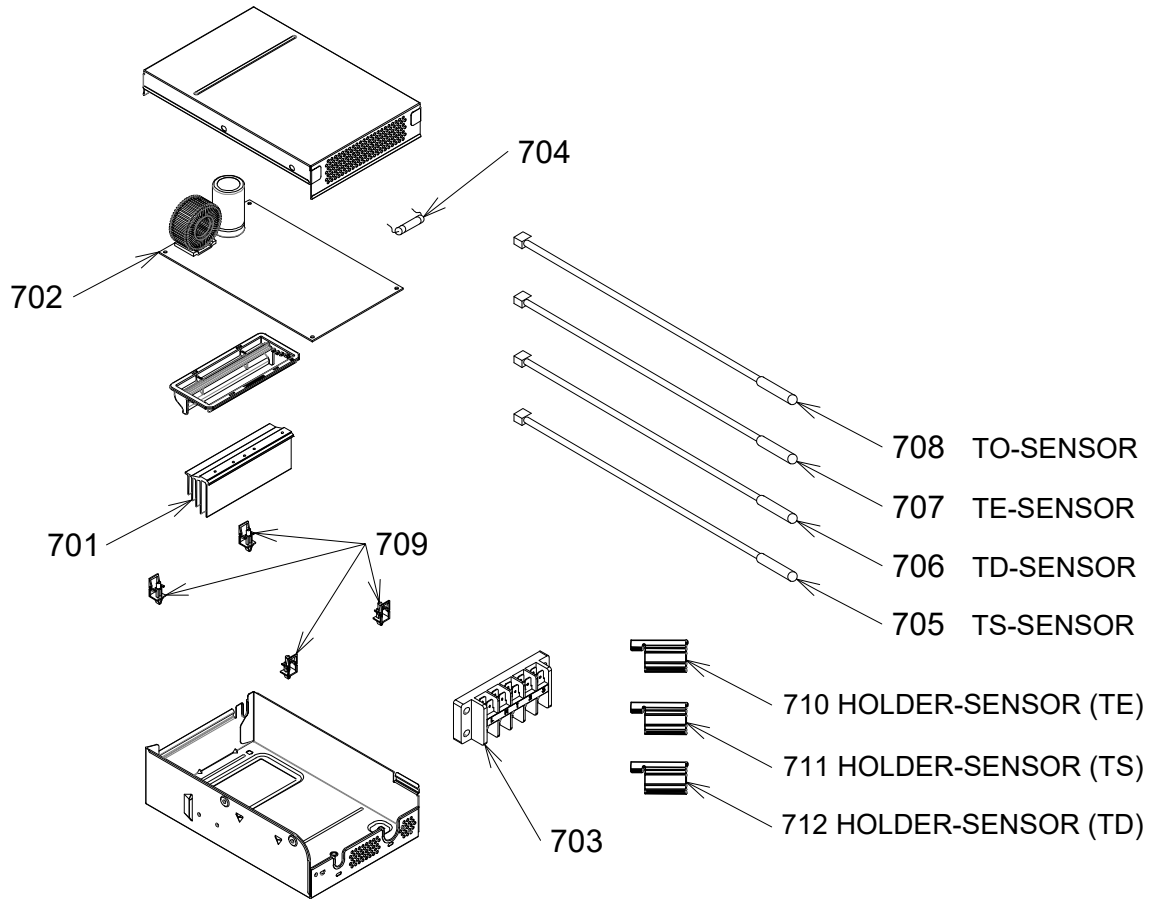

13-5. Outdoor Unit (Part-E)

RAS-07, 10, 13J2AVSG-E

Location No.	Part No.	Description	Location No.	Part No.	Description
701	43T67311	HEATSINK	706	43T50334	TEMPERATURE SENSOR
702	43T6W704	PC BOARD ASSY (FOR RAS-07J2AVSG-E)	707	43T50352	TEMPERATURE SENSOR
702	43T6W705	PC BOARD ASSY (FOR RAS-10J2AVSG-E)	708	43T50360	TC-SENSOR(TO)
702	43T6W706	PC BOARD ASSY (FOR RAS-13J2AVSG-E)	709	43T95304	SPACER-KGES
703	43T60392	TERMINAL-5P	710	43T63318	HOLDER SENSOR
704	43T60459	FUSE	711	43T63316	HOLDER,SENSOR
705	43T50353	TEMPERATURE SENSOR	712	43T63317	HOLDER,SENSOR