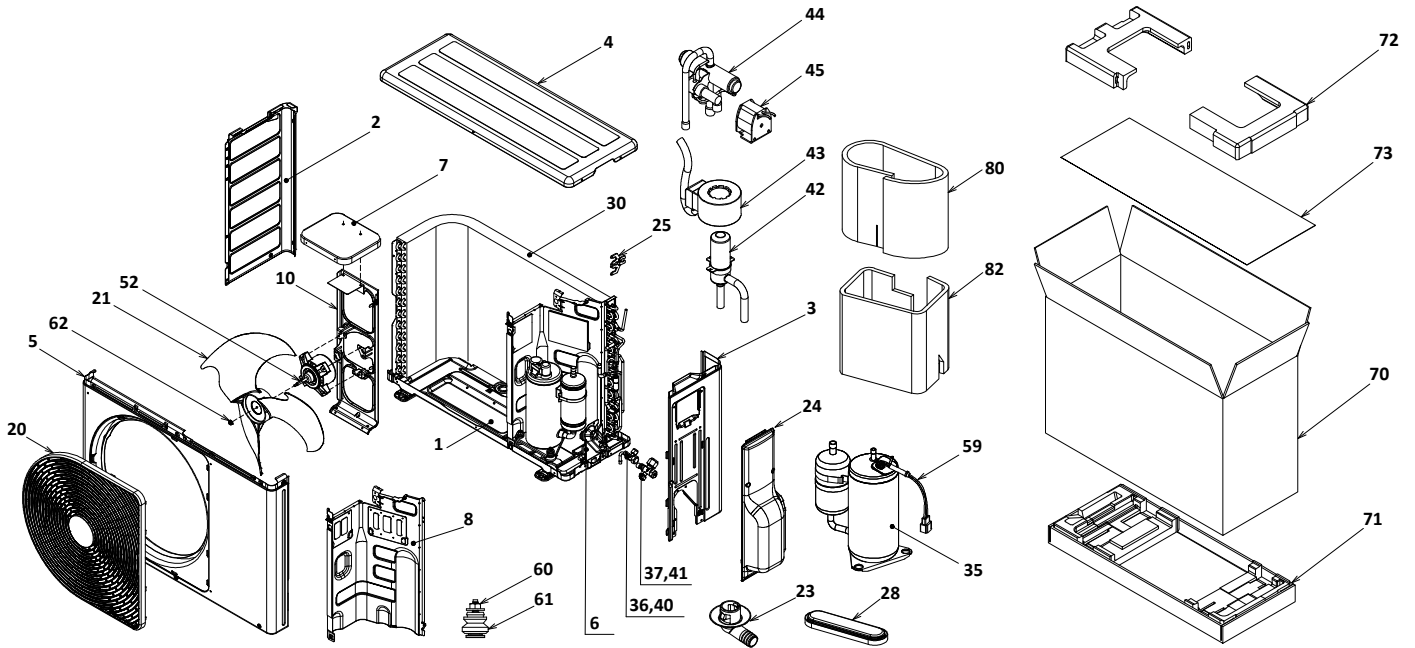

TOSHIBA

SERVICE MANUAL

AIR-CONDITIONER

SPLIT TYPE

Indoor Unit

RAS-B07J2KVSG-E
RAS-B10J2KVSG-E
RAS-B13J2KVSG-E
RAS-B16J2KVSG-E
RAS-B07N4KVSG-E
RAS-B10N4KVSG-E
RAS-B13N4KVSG-E
RAS-B16N4KVSG-E

Outdoor Unit

RAS-07J2AVSG-E
RAS-10J2AVSG-E
RAS-13J2AVSG-E
RAS-16J2AVSG-E

R32

INVERTER

13-3. Outdoor Unit

RAS-07, 10, 13J2AVSG-E

Location No.	Part No.	Description	Location No.	Part No.	Description
1	43T42327	BASE PLATE ASSEMBLY	36	43T47403	BONNET, 6.35 DIA
2	43T00459	LEFT CABINET	37	43T47404	BONNET, 9.52 DIA
3	43T00690	RIGHT CABINET ASSEMBLY	40	43T46435	VALVE; PACKED 6.35 DIA
4	43T00735	UPPER CABINET ASSEMBLY	41	43T46436	VALVE; PACKED 9.52 DIA
5	43T00737	FRONT CABINET ASSEMBLY	42	43T46469	BODY PMV
6	43T00448	FIXING PLATE VALVE	43	43T63360	COIL PMV
7	43T39333	MOTOR BASE CONNECTION PLATE	44	43T46367	4 WAY VALVE
8	43T04330	PARTITION ASSEMBLY (FOR RAS-07, 10J2AVSG-E)	44	43T46470	4 WAY VALVE (FOR RAS-13J2AVSG-E)
8	43T04340	PARTITION ASSEMBLY (FOR RAS-13J2AVSG-E)	45	43T63327	COIL-4WAY (FOR RAS-07, 10J2AVSG-E)
10	43T39393	MOTOR BASE	45	43T63361	COIL-4WAY (FOR RAS-13J2AVSG-E)
20	43T19364	FAN GUARD	52	43T21460	FAN MOTOR
21	43T20319	PROPELLER FAN	59	43T60505	LEAD ASSY, COMPRESSOR
23	43T79305	DRAIN NIPPLE	60	43T97001	NUT
24	43T00762	PACKED-VALVE COVER ASSEMBLY	61	43T49327	CUSHION,RUBBER
25	43T63376	HOLDER, SENSOR	62	43T47001	NUT FLANGE
28	43089160	CAP, WATERPROOF	70	43T91343	CARTON BOX
30	43T43545	CONDENSER ASSEMBLY (FOR RAS-13J2AVSG-E)	71	43T91342	FIBERBOARD UNDER ASSEMBLY
30	43T43603	CONDENSER ASSEMBLY (FOR RAS-07, 10J2AVSG-E)	72	43T91314	CUSHION-PKG-UPR
35	43T41521	COMPRESSOR (FOR RAS-13J2AVSG-E)	73	43T91301	PE SHEET
35	43T41533	COMPRESSOR (FOR RAS-07, 10J2AVSG-E)	80	43T04357	SOUND INSULATION(IS)
			82	43T04429	INSULATION SOUND OUTSIDE