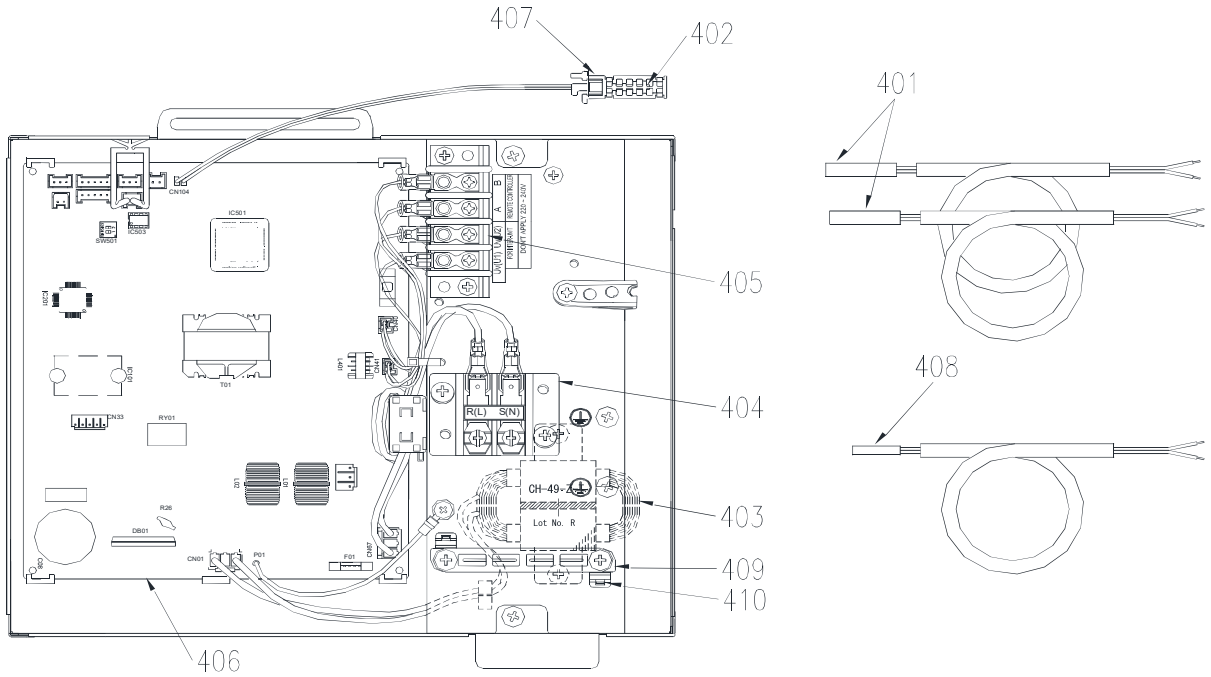

Electric Parts

Location No.	Part No.	Description	Model name MMD-UP					
			0051 BHP-E	0071 BHP-E(TR)	0091 BHP-E(TR)	0121 BHP-E(TR)	0151 BHP-E(TR)	0181 BHP-E(TR)
401	43T50347	SENSOR ASSY, SERVICE	2	2	2	2	2	2
402	43T50476	SERVICE-SENSOR	1	1	1	1	1	1
403	43T58320	REACTOR	1	1	1	1	1	1
404	43T60435	SERV-TERMINAL	1	1	1	1	1	1
405	43T60362	TERMINAL	1	1	1	1	1	1
406	43T6W849	PC BOARD ASSY	1	1	1	1	1	1
407	43T50351	HOLDER-TA	1	1	1	1	1	1
408	43T50477	TC-SENSOR (TC1)	1	1	1	1	1	1
409	43T63348	CLAMP, DOWN	1	1	1	1	1	1
410	43T63349	CLAMP, UP	1	1	1	1	1	1

Location No.	Part No.	Description	Model name MMD-UP					
			0241 BHP-E(TR)	0271 BHP-E(TR)	0301 BHP-E(TR)	0361 BHP-E(TR)	0481 BHP-E(TR)	0561 BHP-E(TR)
401	43T50347	SENSOR ASSY, SERVICE	2	2	2	2	2	2
402	43T50476	SERVICE-SENSOR	1	1	1	1	1	1
403	43T58320	REACTOR	1	1	1	1	1	1
404	43T60435	SERV-TERMINAL	1	1	1	1	1	1
405	43T60362	TERMINAL	1	1	1	1	1	1
406	43T6W849	PC BOARD ASSY	1	1	1	1	1	1
407	43T50351	HOLDER-TA	1	1	1	1	1	1
408	43T50477	TC-SENSOR (TC1)	1	1	1	1	1	1
409	43T63348	CLAMP, DOWN	1	1	1	1	1	1
410	43T63349	CLAMP, UP	1	1	1	1	1	1