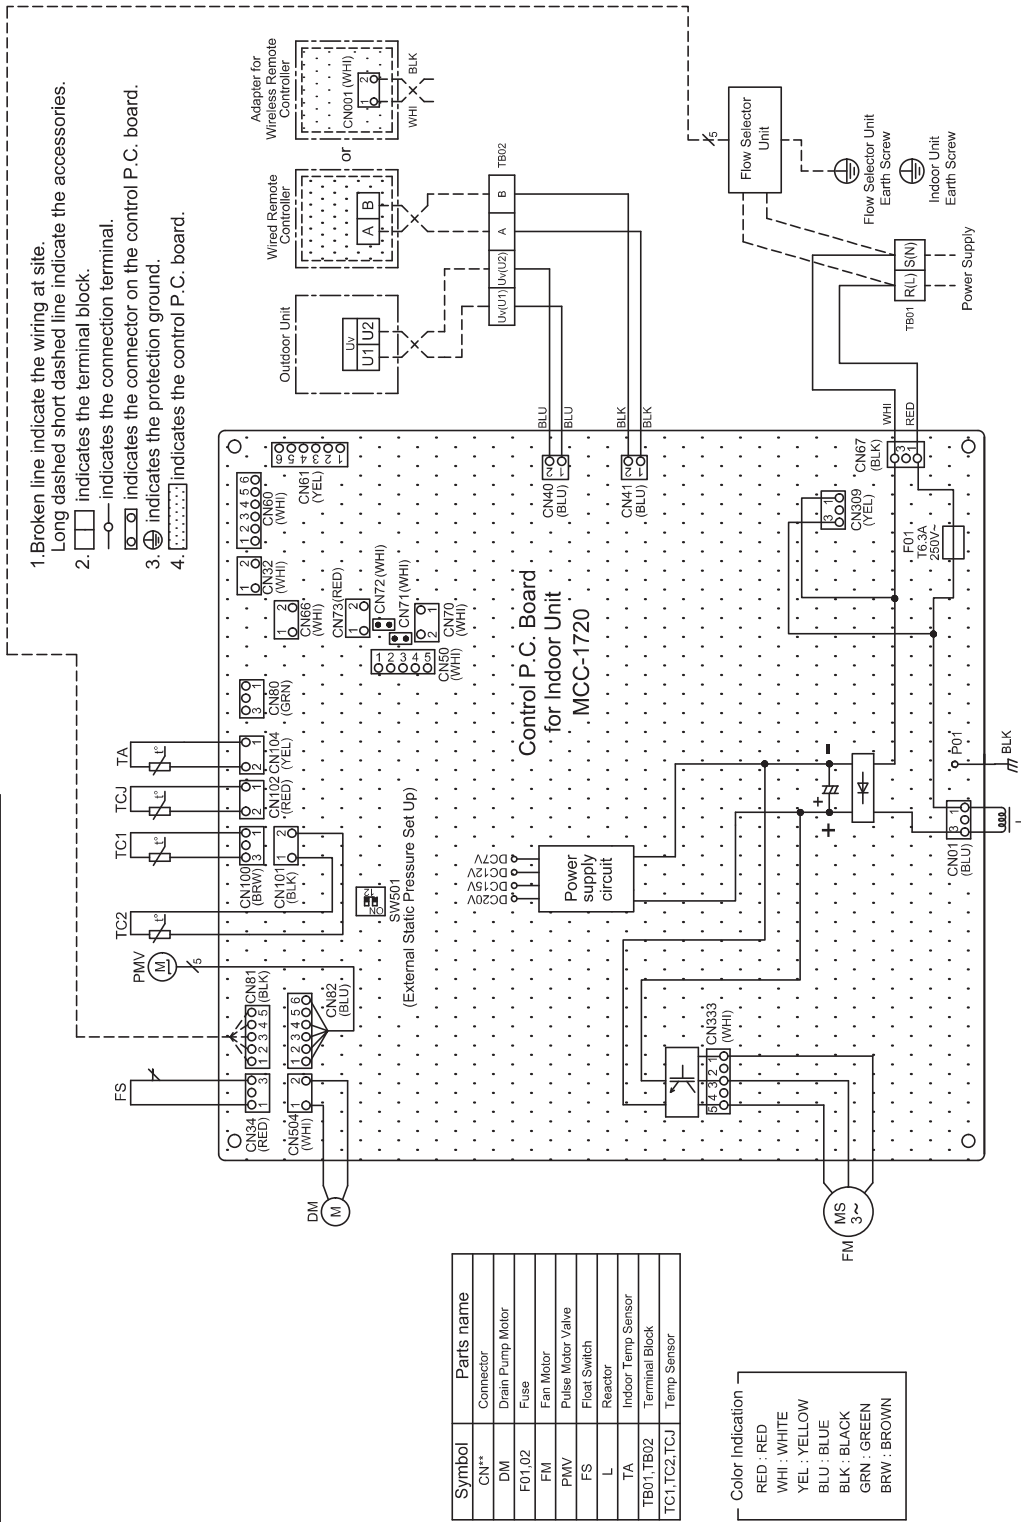

3-3. Concealed Duct Standard type MMD-UP****BHP-E(TR)

Concealed Duct High Static Pressure Type Wiring Diagram