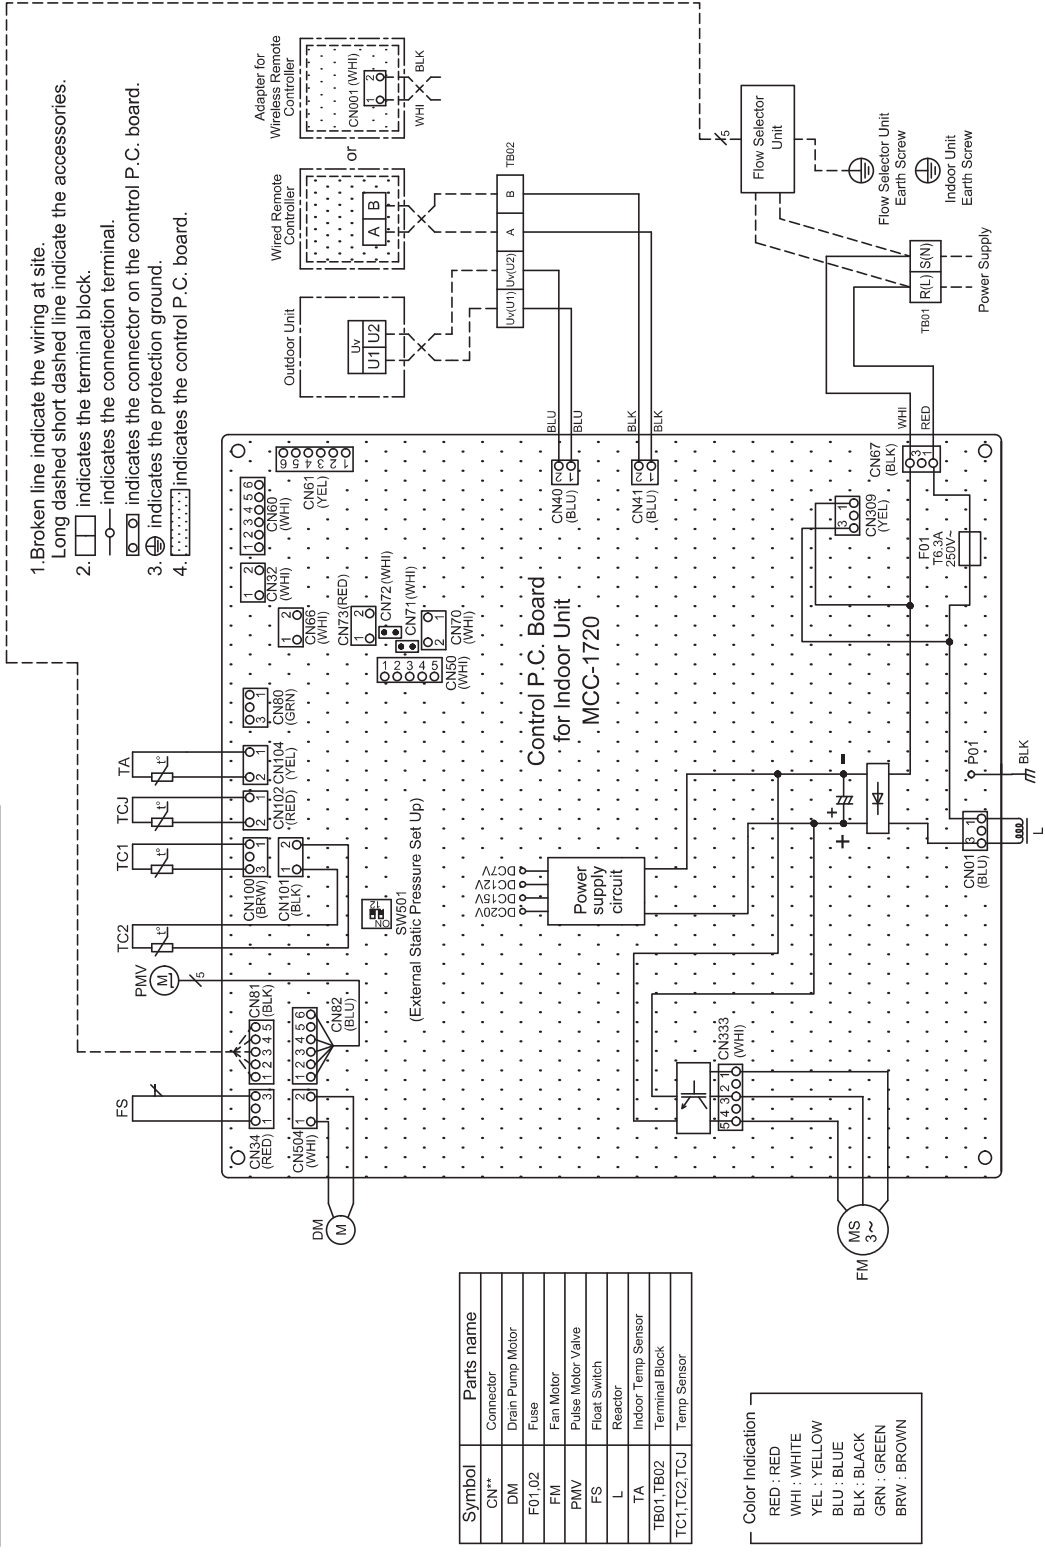

3-4. Concealed Duct High Static Pressure type MMD-UP****HP-E(TR)

Concealed Duct High Static Pressure Type Wiring Diagram