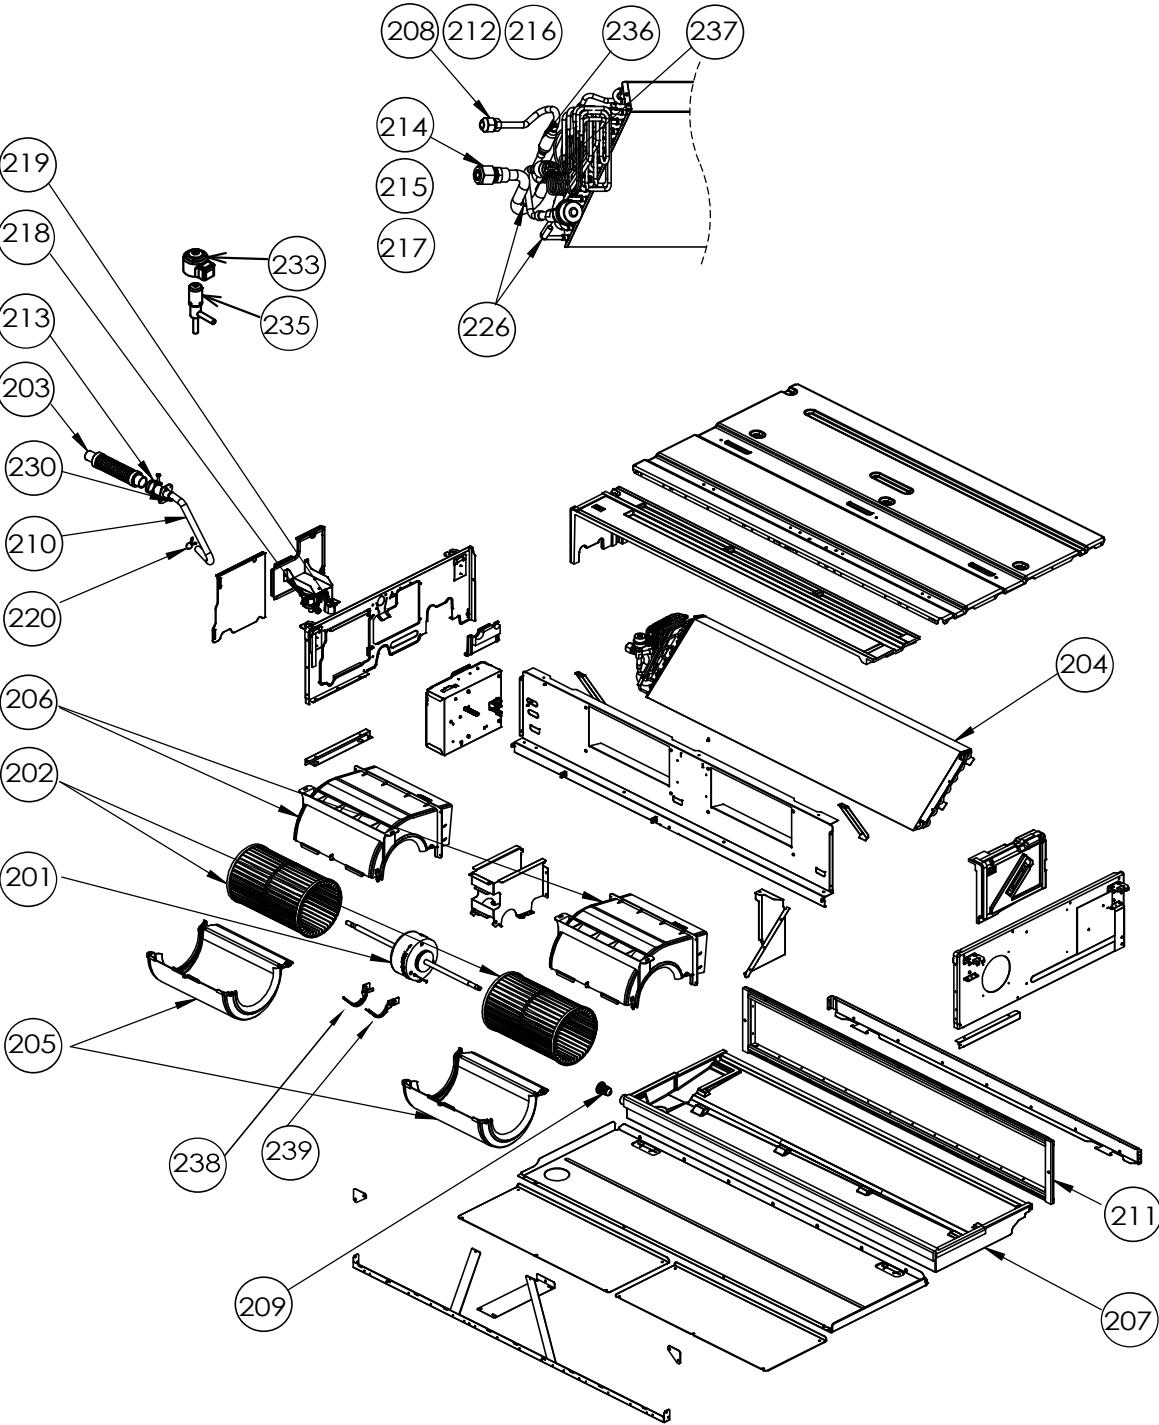

MMD-UP0361HP-E(TR), MMD-UP0481HP-E(TR), MMD-UP0561HP-E(TR)

Location No.	Part No.	Description	Model name MMD-UP		
			0361HP-E(TR)	0481HP-E(TR)	0561HP-E(TR)
201	43T21456	MOTOR, FAN	1	1	1
202	43T20339	FAN, MULTI BLADE	2	2	2
203	43T70315	HOSE, DRAIN	1	1	1
204	43T44693	REFRIGERATION CYCLE ASSY	1	1	1
205	43T22340	FAN, CASE, LOWER	2	2	2
206	43T22342	FAN, CASE, UPPER	2	2	2
207	43T72324	PAN ASSY, DRAIN	1	1	1
208	43T82318	SOCKET	1	1	1
209	43T79321	CAP, DRAIN	1	1	1
210	43T70320	HOSE, DRAIN	1	1	1
211	43T39362	FLANGE	1	1	1
212	43T47332	BONNET, 9.52 DIA	1	1	1
213	43T83311	BAND, HOSE	1	1	1
214	43T82321	SOCKET	1	1	1
215	43T97314	NUT, FLARE, 5/8 IN	1	1	1
216	43T97312	NUT, FLARE, 3/8 IN	1	1	1
217	43T47334	BONNET; 15.88 DIA	1	1	1
218	43T77301	PUMP ASSY	1	1	1
219	43T51312	SWITCH, FLOAT	1	1	1
226	43T19333	HOLDER, SENSOR	2	2	2
233	43T46515	COIL, PMV	1	1	1
235	43T46513	BODY, PMV	1	1	1
236	43T47386	STRAINER	1	1	1
237	43T19321	FIX-P-SENSOR	1	1	1
238	43T39416	BAND-MOTOR-L	1	1	1
239	43T39415	BAND-MOTOR-R	1	1	1