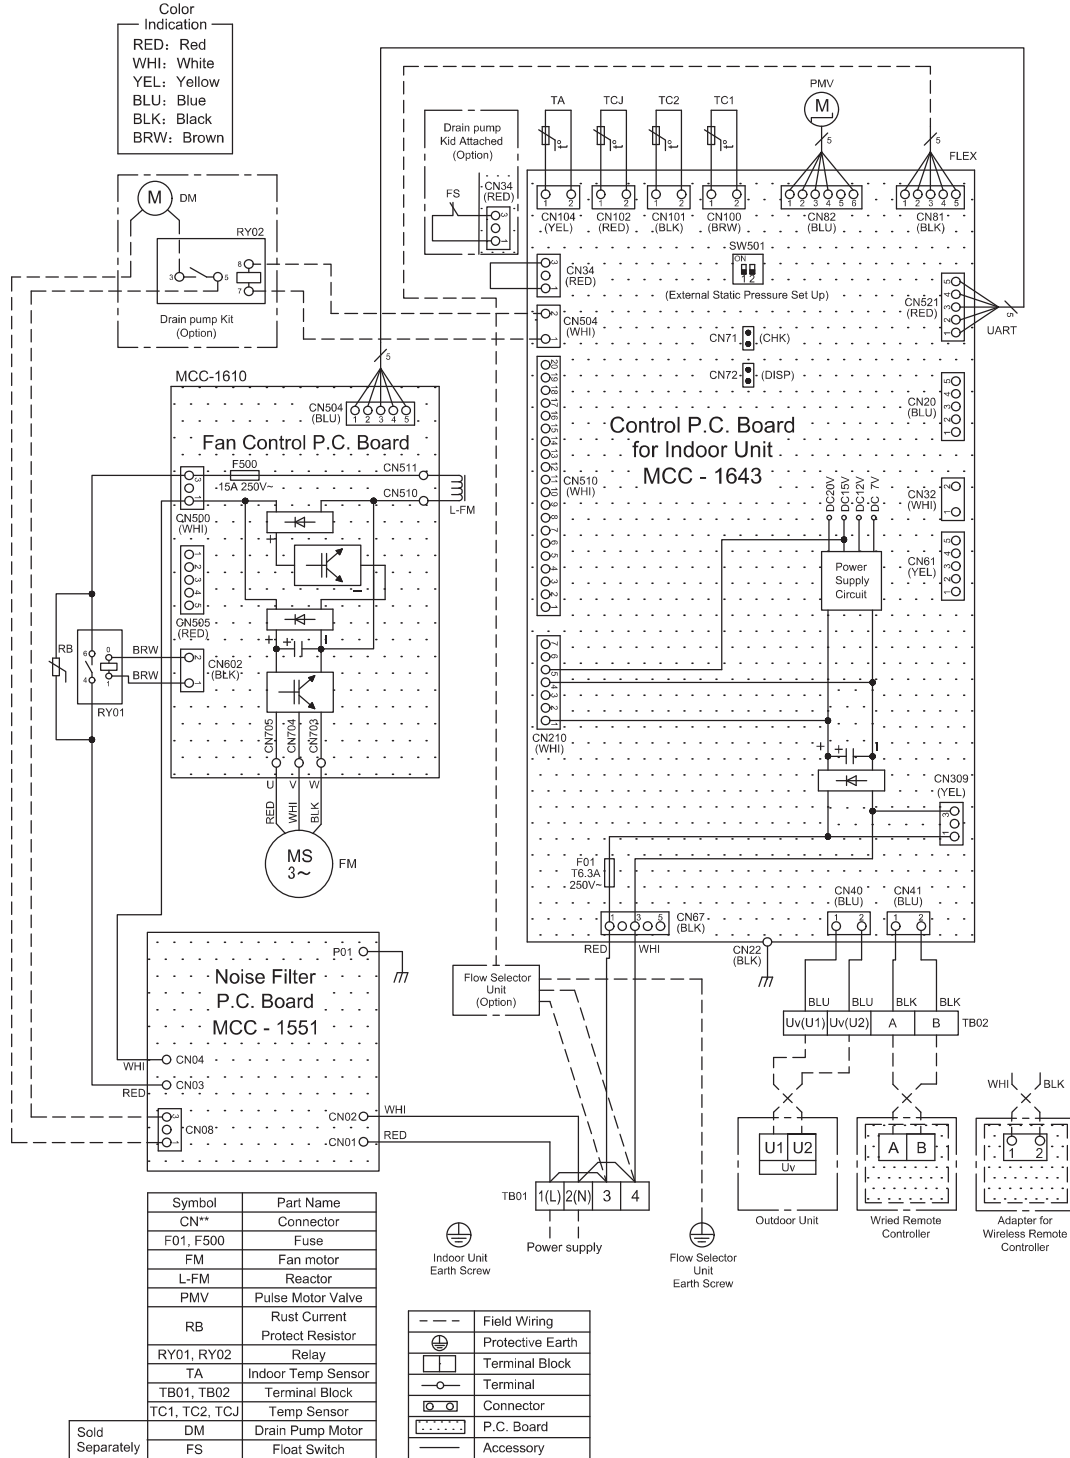

Concealed Duct High Static Pressure type MMD-UP****HP-E(TR)

Concealed Duct High Static Pressure Type Wiring Diagram