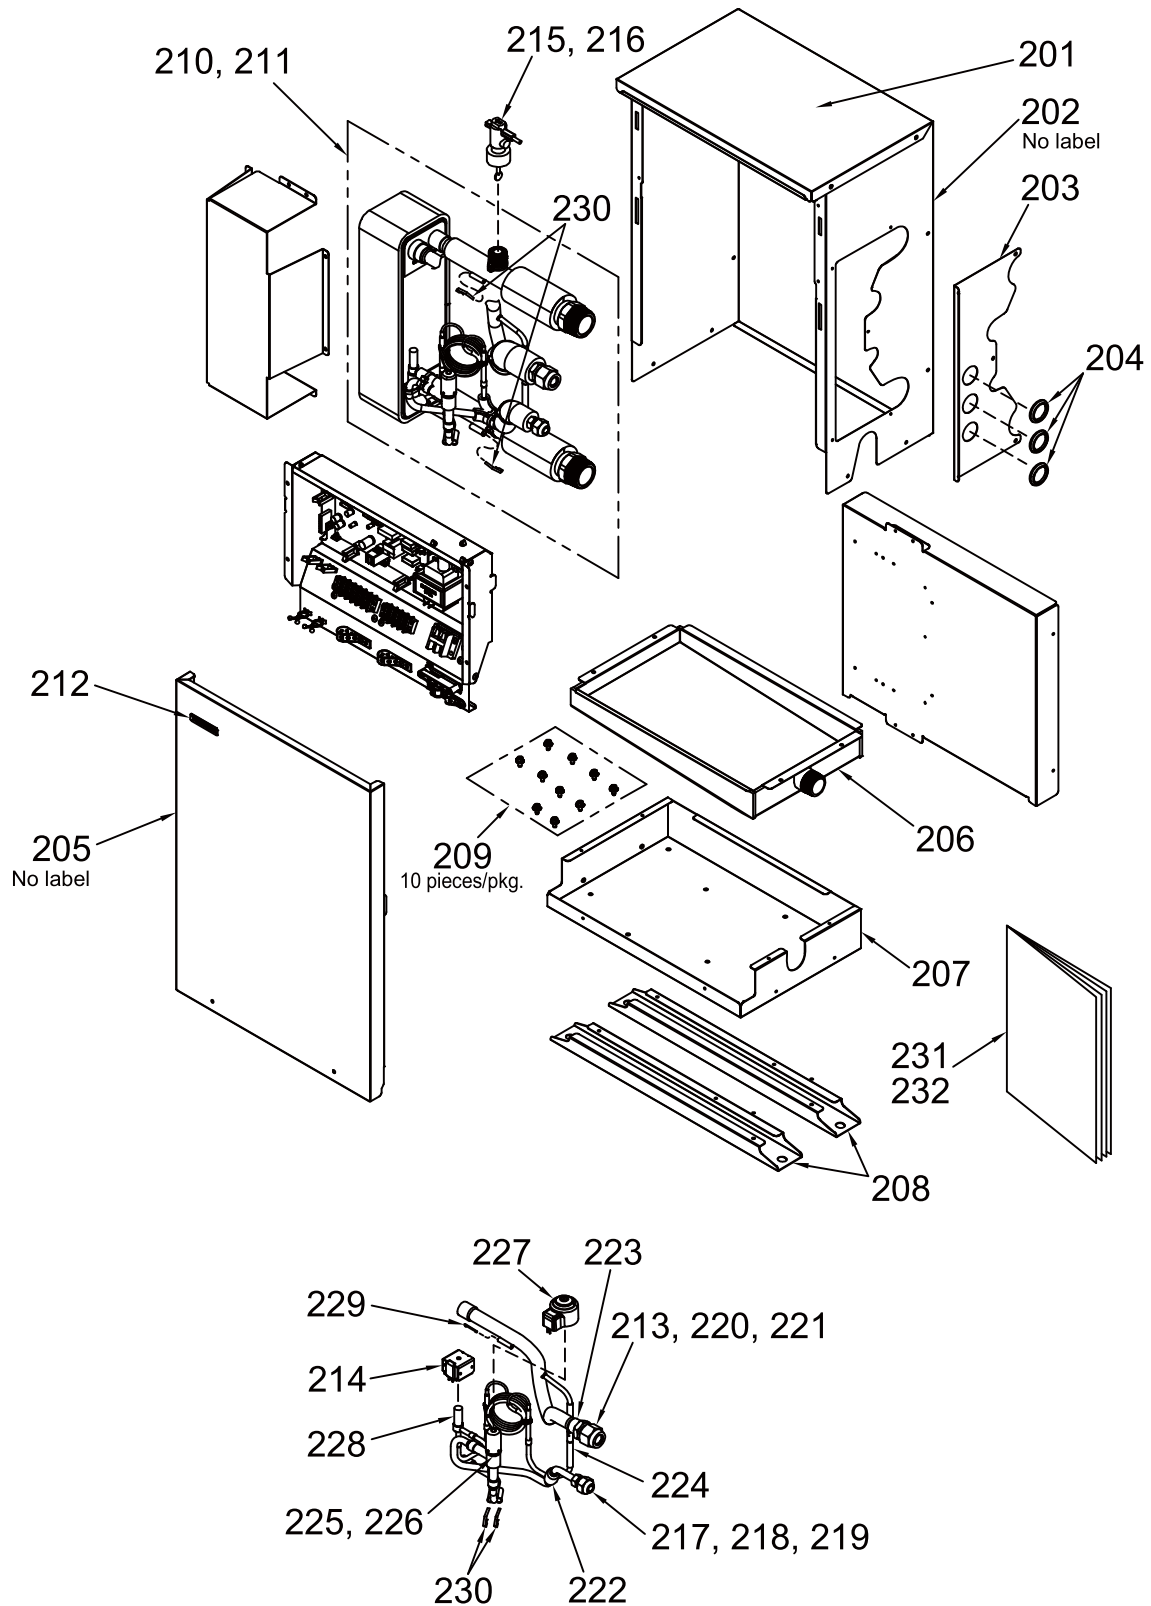

TOSHIBA

FILE No. A10-2005

AIR CONDITIONER (MULTI TYPE) SERVICE MANUAL

Hot Water Module Mid temperature type

Model name:

MMW-UP0271LQ-E(TR)

MMW-UP0561LQ-E(TR)

3. WIRING DIAGRAMS

12. EXPLODED DIAGRAM / SERVICE PARTS LIST

MMW-UP0271LQ-E(TR), MMW-UP0561LQ-E(TR)

Location No.	Part No.	Description	Q'ty/Set		MMW-UP	
			0271LQ-E	0561LQ-E	0271LQ-TR	0561LQ-TR
201	4310A201	CABINET,UP	1	1	1	1
202	4310A200	CANINET	1	1	1	1
203	43119530	PANEL, PIPE COVER	1	1	1	1
204	43019830	BUSHING	3	3	3	3
205	4310A111	PANEL, FRONT	1	1	1	1
206	43172249	PAN, DRAIN	1	1	1	1
207	4310A110	BASE	1	1	1	1
208	4310A112	LEG	2	2	2	2
209	43197190	SCREW, SET	1	1	1	1
210	4314J608	PIPE ASSY, WATER HEAT EXCHANGE	1		1	
211	4314J610	PIPE ASSY, WATER HEAT EXCHANGER		1		1
212	37517876	MARK, TOSHIBA FOR ESTIA	1	1	1	1
213	43194029	BONNET, 15.88	1	1	1	1
214	4314N047	COIL, VALVE, 2WAY	1	1	1	1
215	37551737	SWITCH, FLOW	1		1	
216	37551735	SWITCH, FLOW		1		1
217	43049776	SOCKET, 9.52	1	1	1	1
218	43149355	NUT, FLARE, 9.52	1	1	1	1
219	43F47609	BONNET, 9.52	1	1	1	1
220	43149354	SOCKET, 15.88	1	1	1	1
221	43149352	NUT, FLARE, 15.88	1	1	1	1
222	43147664	STRAINER, ID 9.52	1	1	1	1
223	4314Q114	STRAINER, SCREEN	1	1	1	1
224	37547751	VALVE, CHECKED	1	1	1	1
225	4314N202	BODY, PMV, PAM-B40YGTF-1	1		1	
226	4314N203	BODY, PMV, PAM-B60YGTF-1		1		1
227	4314N205	COIL, PMV, PAM-MD12TF-301	1	1	1	1
228	4314N079	VALVE, 2WAY	1	1	1	1
229	43107215	HOLDER, SENSOR	1	1	1	1
230	43F19904	HOLDER, SENSOR (TS)	4	4	4	4
231	431S8480	OWNER'S MANUAL	1	1		
232	431S8481	OWNER'S MANUAL			1	1

E-Parts

Location No.	Part No.	Description	Q'ty/Set
401	43150424	SENSOR, TC	1
402	43150425	SENSOR, TC	1
403	43150431	SENSOR, TC	1
404	43150430	SENSOR, TC	1
405	43150414	SENSOR, TEMP.	1
406	43160626	TERMINAL BLOCK, 2P, 20A	1
407	43160694	TERMINAL, 4P	1
408	43160695	TERMINAL, 6P	1
409	43158204	TRANSFORMER, TT-13	1
410	4316V735	PC BOARD ASSY, MCC-1744	1
411	43163057	CLAMP, DOWN	1
412	43163058	CLAMP, UP	1