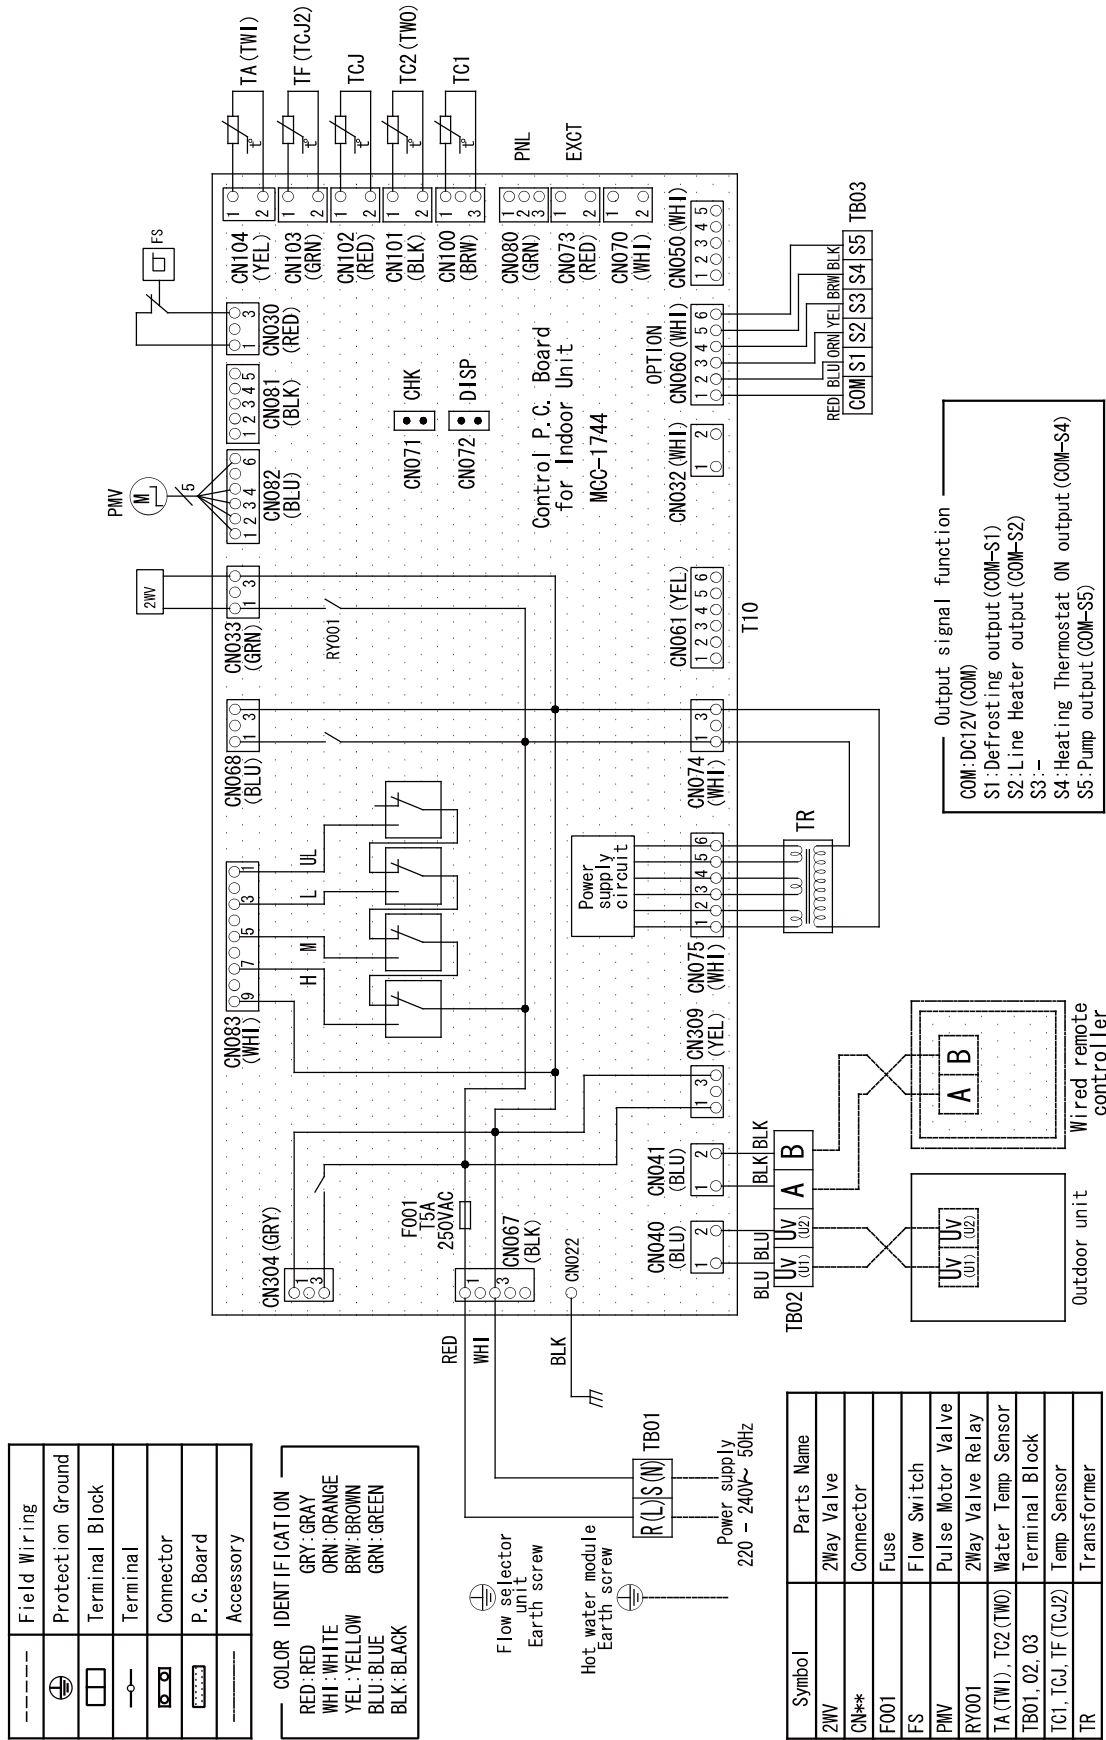

TOSHIBA

FILE No. A10-2005

AIR CONDITIONER (MULTI TYPE) SERVICE MANUAL

Hot Water Module Mid temperature type

Model name:

MMW-UP0271LQ-E(TR)

MMW-UP0561LQ-E(TR)

3. WIRING DIAGRAMS

12. EXPLODED DIAGRAM / SERVICE PARTS LIST

MMW-UP0271LQ-E(TR), MMW-UP0561LQ-E(TR)

Location No.	Part No.	Description	Q'ty/Set		MMW-UP	
			0271LQ-E	0561LQ-E	0271LQ-TR	0561LQ-TR
201	4310A201	CABINET,UP	1	1	1	1
202	4310A200	CANINET	1	1	1	1
203	43119530	PANEL, PIPE COVER	1	1	1	1
204	43019830	BUSHING	3	3	3	3
205	4310A111	PANEL, FRONT	1	1	1	1
206	43172249	PAN, DRAIN	1	1	1	1
207	4310A110	BASE	1	1	1	1
208	4310A112	LEG	2	2	2	2
209	43197190	SCREW, SET	1	1	1	1
210	4314J608	PIPE ASSY, WATER HEAT EXCHANGE	1		1	
211	4314J610	PIPE ASSY, WATER HEAT EXCHANGER		1		1
212	37517876	MARK, TOSHIBA FOR ESTIA	1	1	1	1
213	43194029	BONNET, 15.88	1	1	1	1
214	4314N047	COIL, VALVE, 2WAY	1	1	1	1
215	37551737	SWITCH, FLOW	1		1	
216	37551735	SWITCH, FLOW		1		1
217	43049776	SOCKET, 9.52	1	1	1	1
218	43149355	NUT, FLARE, 9.52	1	1	1	1
219	43F47609	BONNET, 9.52	1	1	1	1
220	43149354	SOCKET, 15.88	1	1	1	1
221	43149352	NUT, FLARE, 15.88	1	1	1	1
222	43147664	STRAINER, ID 9.52	1	1	1	1
223	4314Q114	STRAINER, SCREEN	1	1	1	1
224	37547751	VALVE, CHECKED	1	1	1	1
225	4314N202	BODY, PMV, PAM-B40YGTF-1	1		1	
226	4314N203	BODY, PMV, PAM-B60YGTF-1		1		1
227	4314N205	COIL, PMV, PAM-MD12TF-301	1	1	1	1
228	4314N079	VALVE, 2WAY	1	1	1	1
229	43107215	HOLDER, SENSOR	1	1	1	1
230	43F19904	HOLDER, SENSOR (TS)	4	4	4	4
231	431S8480	OWNER'S MANUAL	1	1		
232	431S8481	OWNER'S MANUAL			1	1

E-Parts

Location No.	Part No.	Description	Q'ty/Set
401	43150424	SENSOR, TC	1
402	43150425	SENSOR, TC	1
403	43150431	SENSOR, TC	1
404	43150430	SENSOR, TC	1
405	43150414	SENSOR, TEMP.	1
406	43160626	TERMINAL BLOCK, 2P, 20A	1
407	43160694	TERMINAL, 4P	1
408	43160695	TERMINAL, 6P	1
409	43158204	TRANSFORMER, TT-13	1
410	4316V735	PC BOARD ASSY, MCC-1744	1
411	43163057	CLAMP, DOWN	1
412	43163058	CLAMP, UP	1