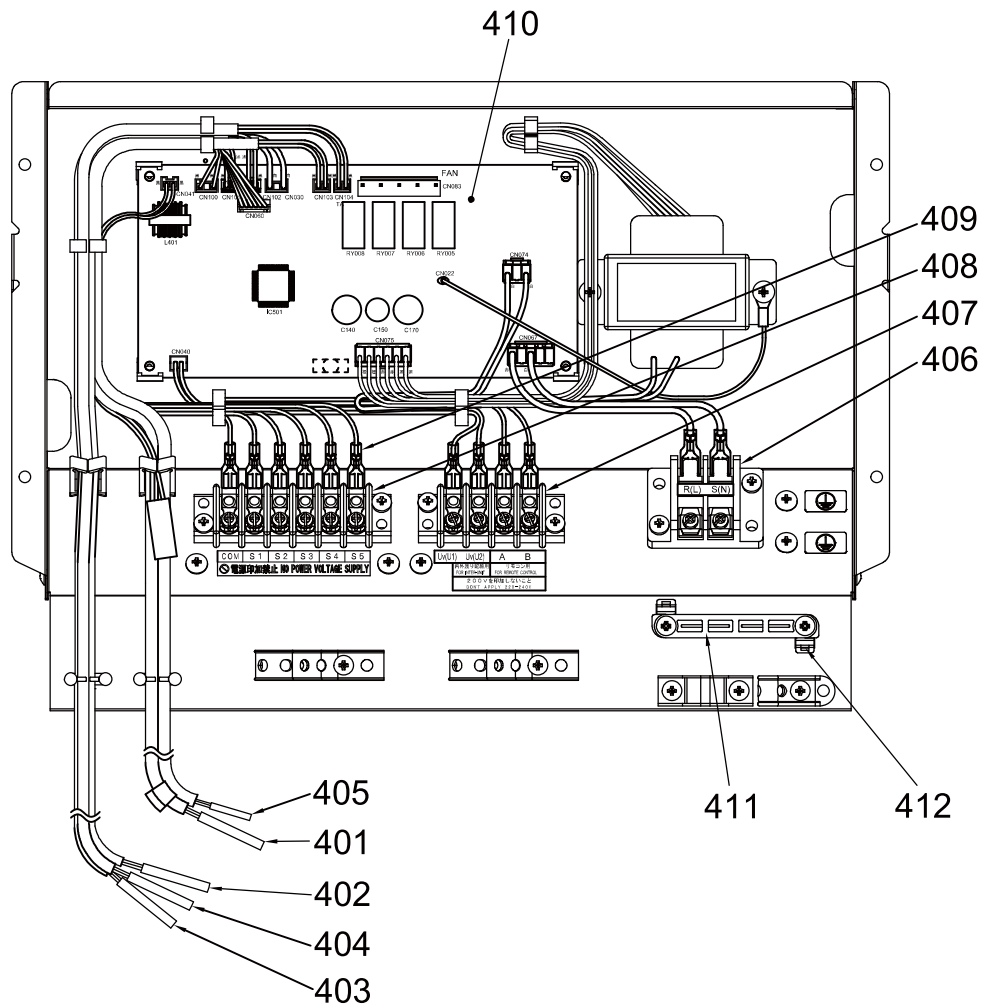

TOSHIBA

FILE No. A10-2005

AIR CONDITIONER (MULTI TYPE) SERVICE MANUAL

Hot Water Module Mid temperature type

Model name:

MMW-UP0271LQ-E(TR)

MMW-UP0561LQ-E(TR)

3. WIRING DIAGRAMS

12. EXPLODED DIAGRAM / SERVICE PARTS LIST

MMW-UP0271LQ-E(TR), MMW-UP0561LQ-E(TR)

Location No.	Part No.	Description	Q'ty/Set		MMW-UP	
			0271LQ-E	0561LQ-E	0271LQ-TR	0561LQ-TR
201	4310A201	CABINET,UP	1	1	1	1
202	4310A200	CANINET	1	1	1	1
203	43119530	PANEL, PIPE COVER	1	1	1	1
204	43019830	BUSHING	3	3	3	3
205	4310A111	PANEL, FRONT	1	1	1	1
206	43172249	PAN, DRAIN	1	1	1	1
207	4310A110	BASE	1	1	1	1
208	4310A112	LEG	2	2	2	2
209	43197190	SCREW, SET	1	1	1	1
210	4314J608	PIPE ASSY, WATER HEAT EXCHANGE	1		1	
211	4314J610	PIPE ASSY, WATER HEAT EXCHANGER		1		1
212	37517876	MARK, TOSHIBA FOR ESTIA	1	1	1	1
213	43194029	BONNET, 15.88	1	1	1	1
214	4314N047	COIL, VALVE, 2WAY	1	1	1	1
215	37551737	SWITCH, FLOW	1		1	
216	37551735	SWITCH, FLOW		1		1
217	43049776	SOCKET, 9.52	1	1	1	1
218	43149355	NUT, FLARE, 9.52	1	1	1	1
219	43F47609	BONNET, 9.52	1	1	1	1
220	43149354	SOCKET, 15.88	1	1	1	1
221	43149352	NUT, FLARE, 15.88	1	1	1	1
222	43147664	STRAINER, ID 9.52	1	1	1	1
223	4314Q114	STRAINER, SCREEN	1	1	1	1
224	37547751	VALVE, CHECKED	1	1	1	1
225	4314N202	BODY, PMV, PAM-B40YGTF-1	1		1	
226	4314N203	BODY, PMV, PAM-B60YGTF-1		1		1
227	4314N205	COIL, PMV, PAM-MD12TF-301	1	1	1	1
228	4314N079	VALVE, 2WAY	1	1	1	1
229	43107215	HOLDER, SENSOR	1	1	1	1
230	43F19904	HOLDER, SENSOR (TS)	4	4	4	4
231	431S8480	OWNER'S MANUAL	1	1		
232	431S8481	OWNER'S MANUAL			1	1

E-Parts

Location No.	Part No.	Description	Q'ty/Set
401	43150424	SENSOR, TC	1
402	43150425	SENSOR, TC	1
403	43150431	SENSOR, TC	1
404	43150430	SENSOR, TC	1
405	43150414	SENSOR, TEMP.	1
406	43160626	TERMINAL BLOCK, 2P, 20A	1
407	43160694	TERMINAL, 4P	1
408	43160695	TERMINAL, 6P	1
409	43158204	TRANSFORMER, TT-13	1
410	4316V735	PC BOARD ASSY, MCC-1744	1
411	43163057	CLAMP, DOWN	1
412	43163058	CLAMP, UP	1