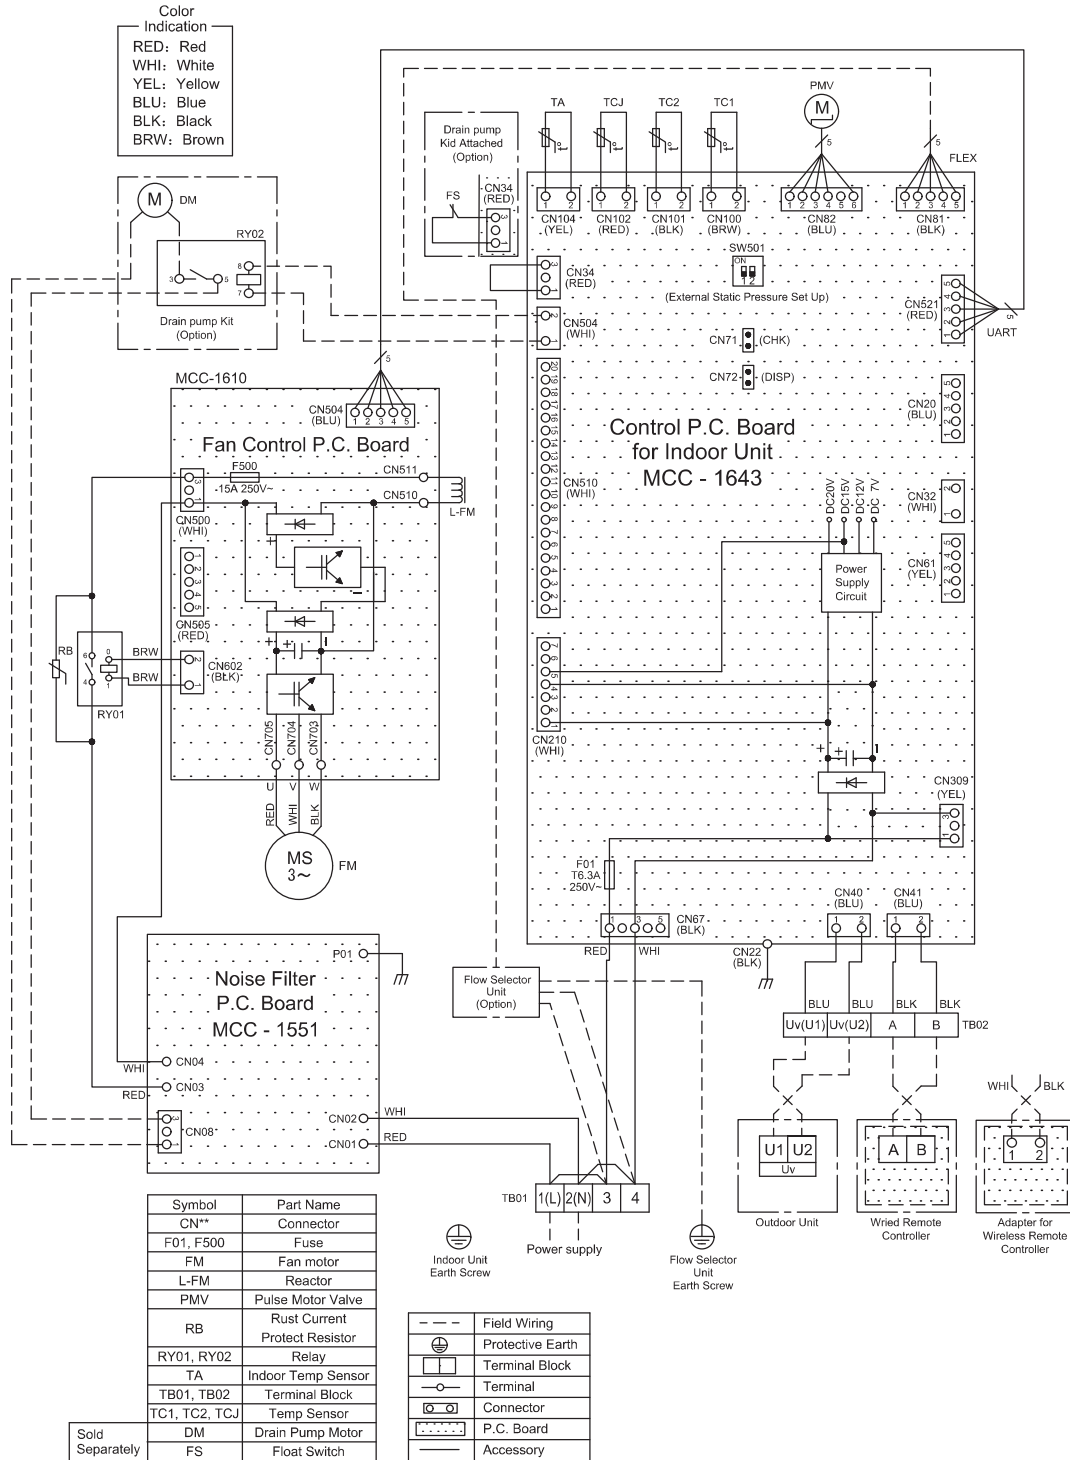

Concealed Duct High Static Pressure type

MMD-UP****HP-E(TR)

Concealed Duct High Static Pressure Type Wiring Diagram