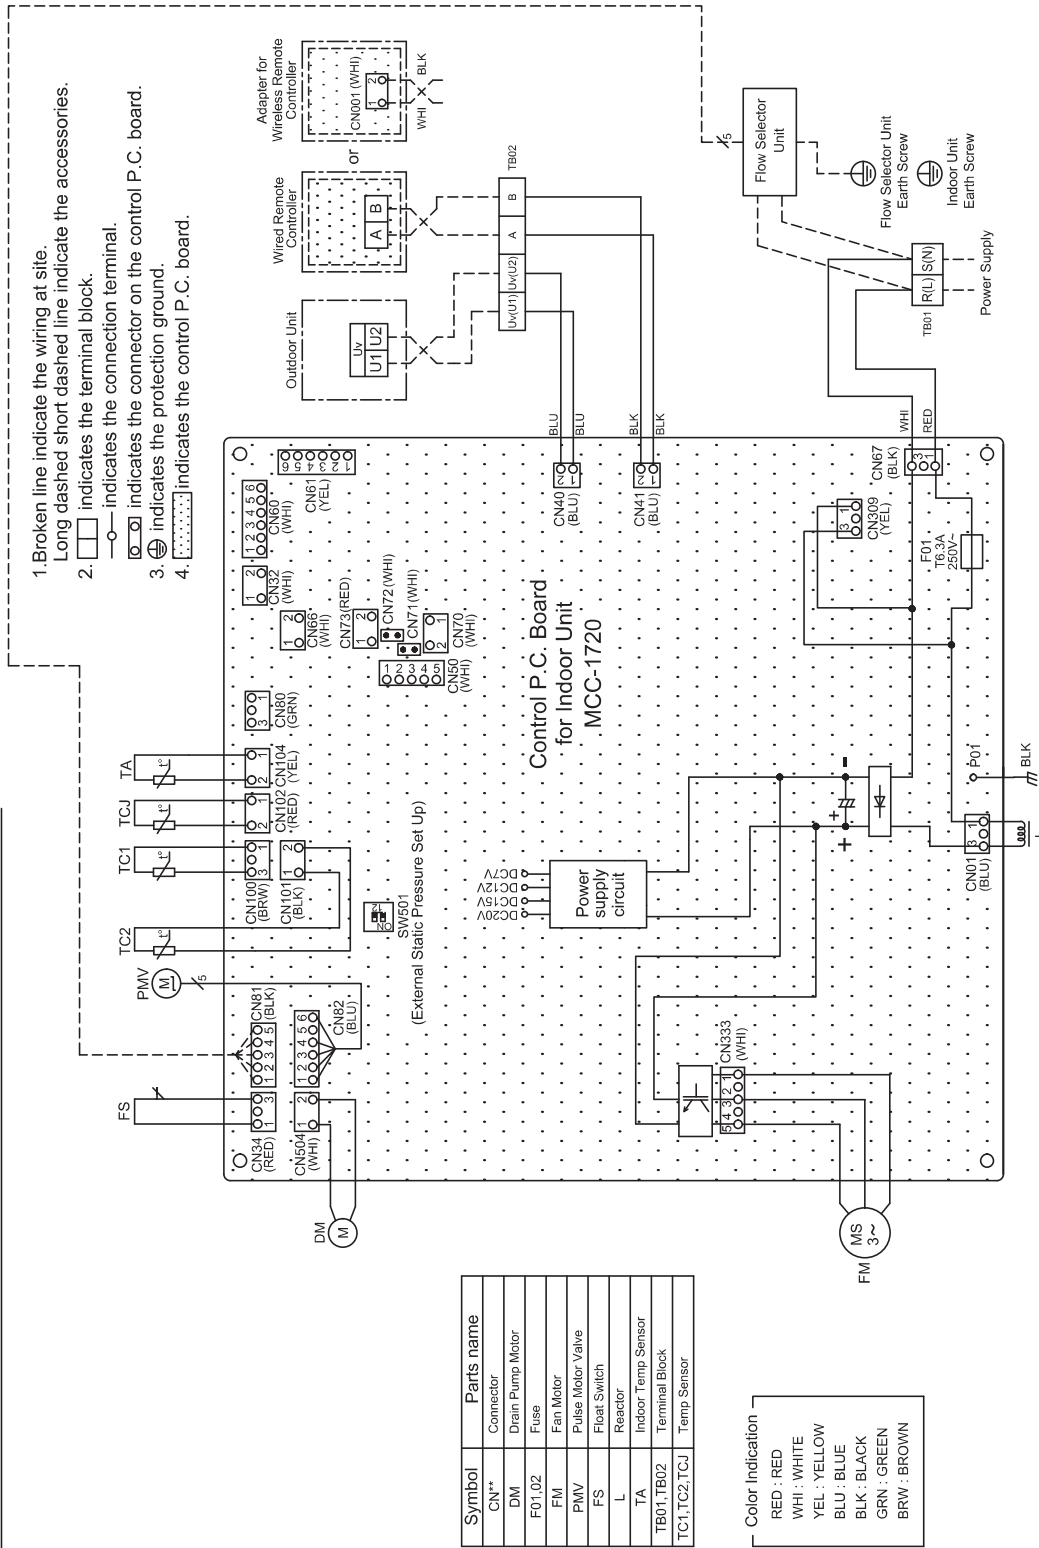

3-4. Concealed Duct High Static Pressure type MMD-UP****HP-E(TR)

Concealed Duct High Static Pressure Type Wiring Diagram