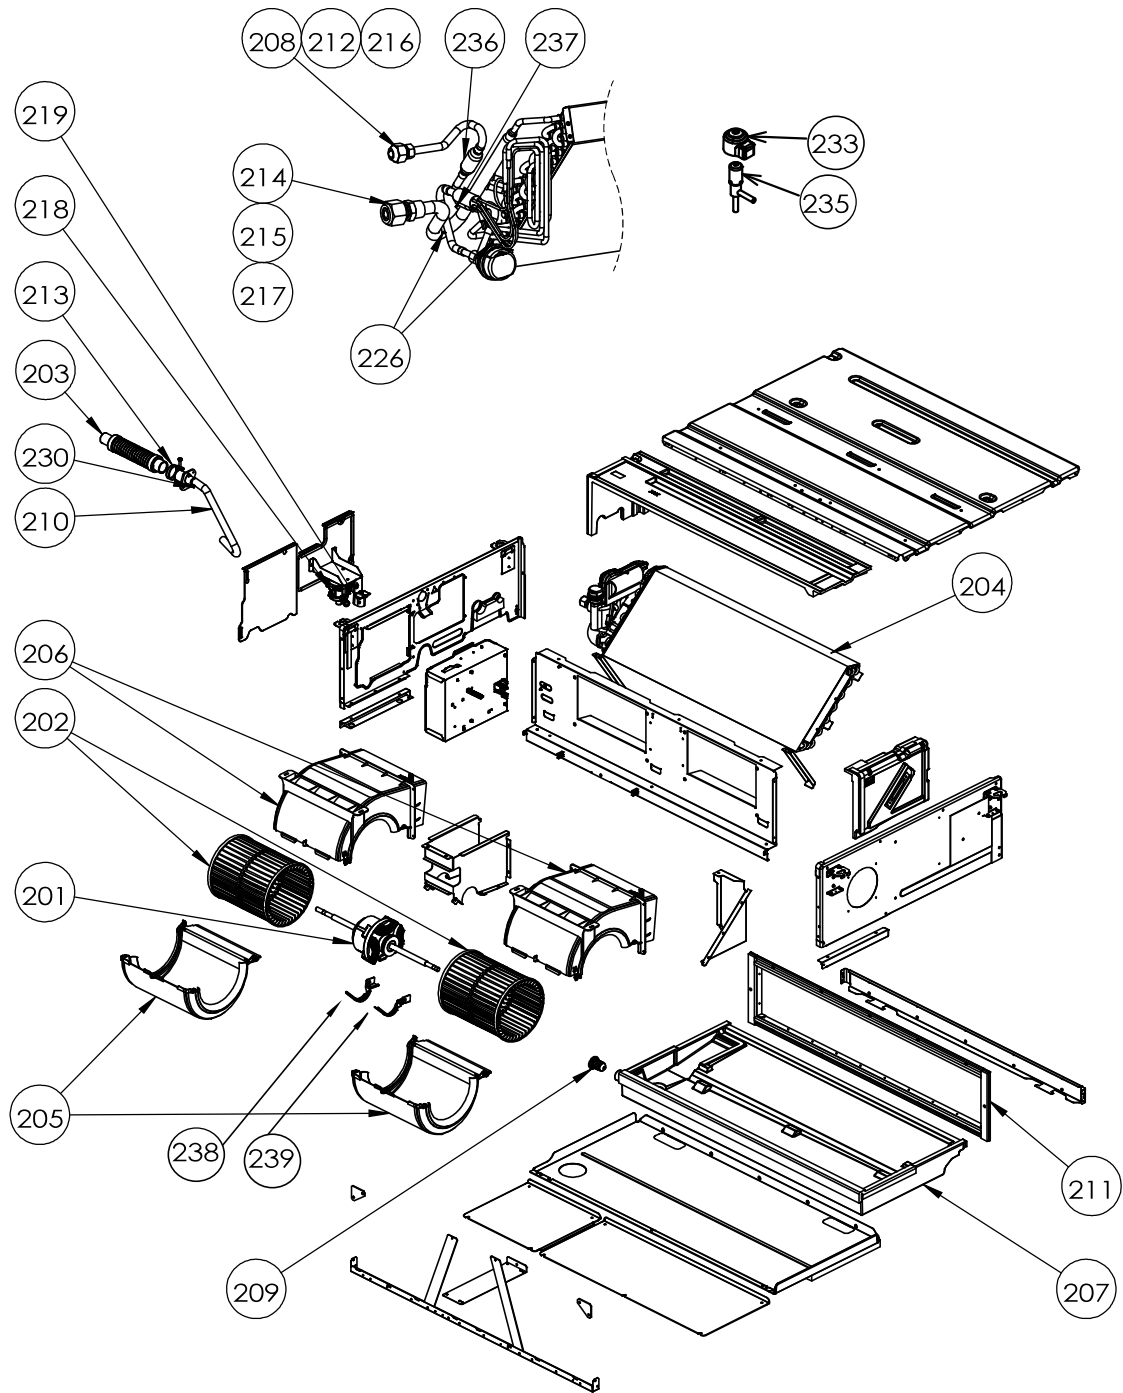

12-4. Concealed Duct High Static Pressure type

MMD-UP0181HP-E(TR), MMD-UP0241HP-E(TR), MMD-UP0271HP-E(TR)

Location No.	Part No.	Description	Model name MMD-UP		
			0181HP-E(TR)	0241HP-E(TR)	0271HP-E(TR)
201	43T21457	MOTOR, FAN	1	1	1
202	43T20340	FAN, MULTI BLADE	2	2	2
203	43T70315	HOSE, DRAIN	1	1	1
204	43T44697	REFRIGERATION CYCLE ASSY	1	-	-
204	43T44698	REFRIGERATION CYCLE ASSY	-	1	1
205	43T22339	CASE, FAN, LOWER	2	2	2
206	43T22341	FAN, CASE, LOWER	2	2	2
207	43T72323	PAN ASSY, DRAIN	1	1	1
208	43T82319	SOCKET	-	1	1
208	43T82319	SOCKET	1	-	-
209	43T79321	CAP, DRAIN	1	1	1
210	43T70320	HOSE, DRAIN	1	1	1
211	43T39361	FLANGE	1	1	1
212	43T47331	BONNET, 6.35 DIA	1	-	-
212	43T47332	BONNET, 9.52 DIA	-	1	1
213	43T83311	BAND, HOSE	1	1	1
214	43T82320	SOCKET	1	-	-
214	43T82321	SOCKET	-	1	1
215	43T97314	NUT, FLARE, 5/8 IN	-	1	1
215	43T97317	NUT, FLARE, 1/2 IN	1	-	-
216	43T97311	NUT, FLARE, 1/4 IN	1	-	-
216	43T97312	NUT, FLARE, 3/8 IN	-	1	1
217	43T47333	BONNET, 12.70 DIA	1	-	-
217	43T47334	BONNET, 15.88 DIA	-	1	1
218	43T77301	PUMP ASSY	1	1	1
219	43T51312	SWITCH, FLOAT	1	1	1
226	43T19333	HOLDER, SENSOR	2	2	2
233	43T46515	COIL, PMV	1	1	1
235	43T46517	BODY, PMV	1	1	1
236	43T47386	STRAINER	1	1	1
237	43T19321	FIX-P-SENSOR	1	1	1
238	43T39416	BAND-MOTOR-L	1	1	1
239	43T39415	BAND-MOTOR-R	1	1	1