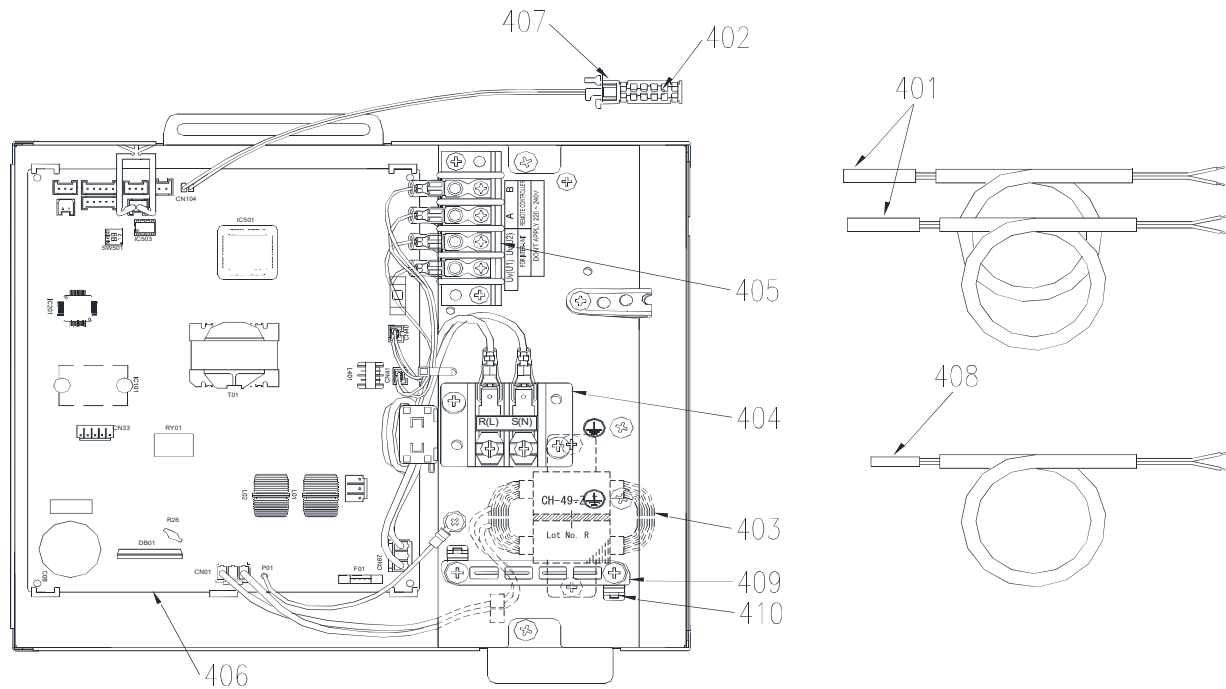

Electric Parts

Location No.	Part No.	Description	Model name MMD-UP					
			0181HP-E(TR)	0241HP-E(TR)	0271HP-E(TR)	0361HP-E(TR)	0481HP-E(TR)	0561HP-E(TR)
401	43T50347	SENSOR ASSY, SERVICE	2	2	2	2	2	2
402	43T50476	SERVICE-SENSOR	1	1	1	1	1	1
403	43T58320	REACTOR	1	1	1	1	1	1
404	43T60435	SERV-TERMINAL	1	1	1	1	1	1
405	43T60362	TERMINAL	1	1	1	1	1	1
406	43T6W954	PC BOARD ASSY	1	1	1	1	1	1
407	43T50351	HOLDER-TA	1	1	1	1	1	1
408	43T50477	TC-SENSOR (TC1)	1	1	1	1	1	1
409	43T63348	CLAMP, DOWN	1	1	1	1	1	1
410	43T63349	CLAMP, UP	1	1	1	1	1	1