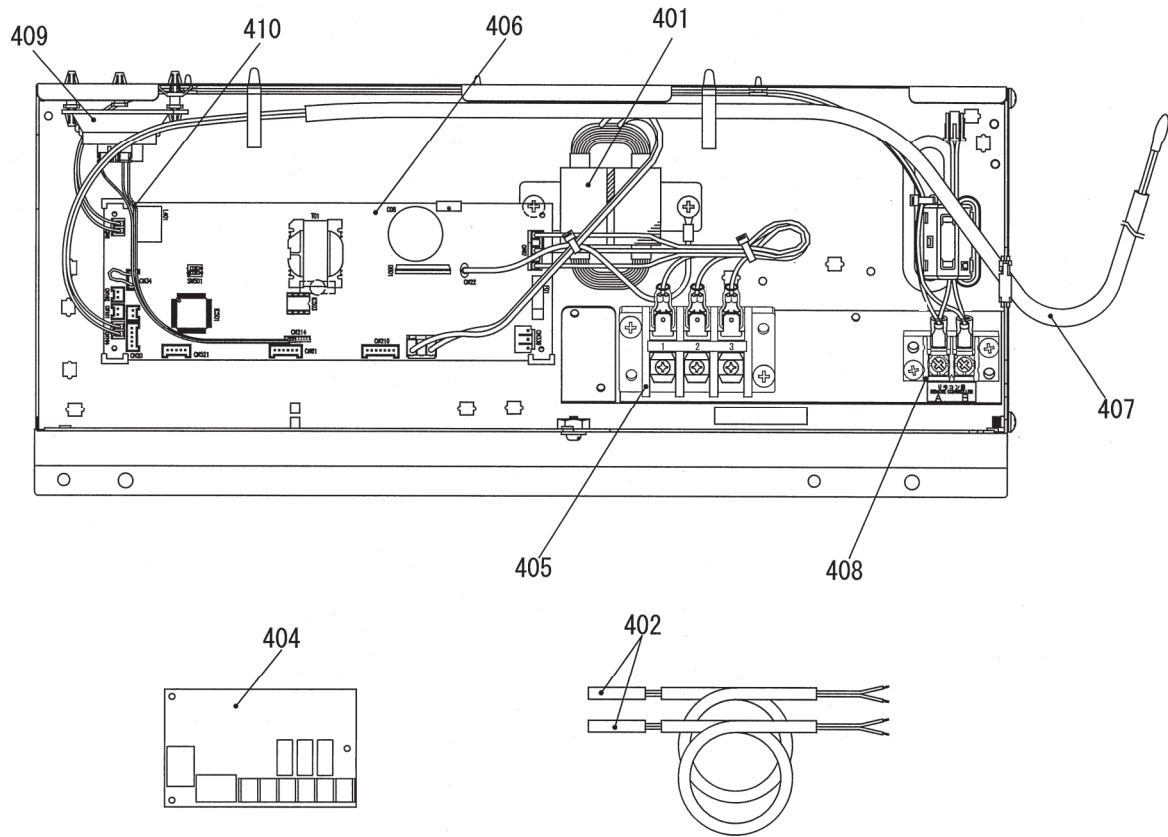

4. Electrical parts

Location No.	Part No.	Description	Q'ty/Set All model common
401	44258091	REACTOR, CH-49-Z-T	1
402	43050425	SENSOR ASSY, SERVICE, TC, TCJ	2
404	43459017	PC BOARD ASSY, TCB-PCUC*E	1
405	43160565	TERMINAL BLOCK, 3P, 20A	1
406	4316V721	PC BOARD ASSY, MCC-1643	1
407	43F50426	SENSOR, SERVICE, TA	1
408	43160692	TERMINAL, 2P	1
409	4316V712	R32 SENSING MODULE, FIS5084-T1C1	1
410	43160693	HOUSING ASSY, SENSOR	1