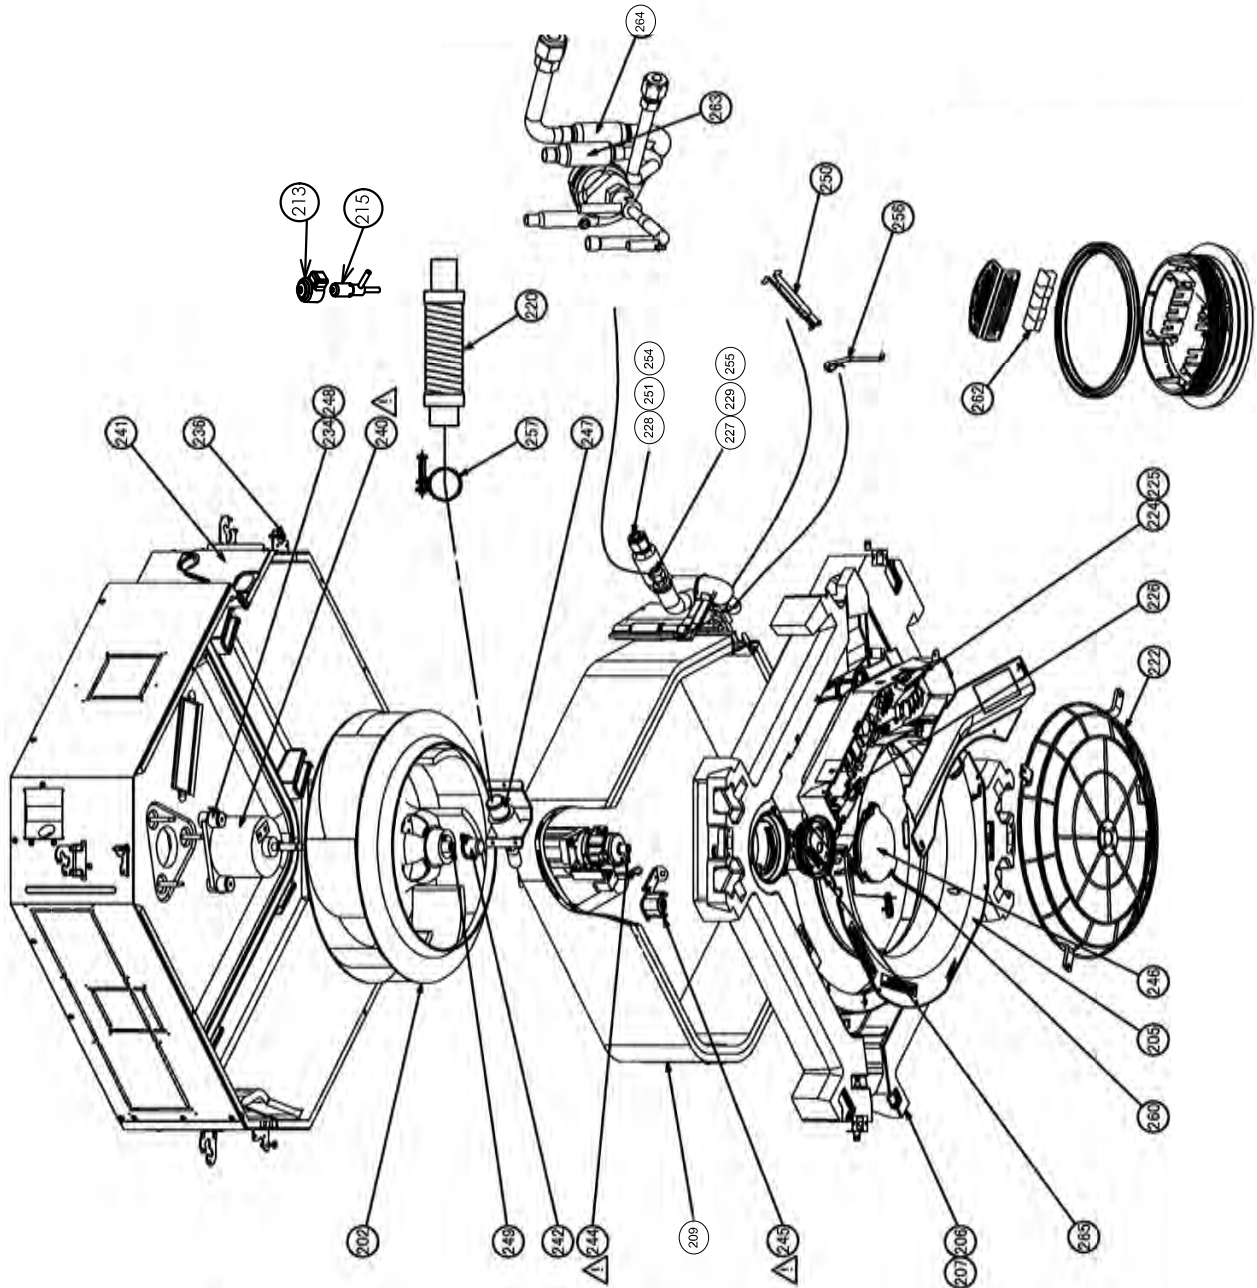

3. WIRING DIAGRAMS

3-1. 4-way cassette type

MMU-UP****HP-E(TR)

4-Way Cassette Type Wiring Diagram

12. EXPLODED VIEWS AND PARTS LIST

12-1. 4-way cassette type

MMU-UP0091HP-E(TR), MMU-UP0121HP-E(TR), MMU-UP0151HP-E(TR), MMU-UP0181HP-E(TR)

Location No.	Part No.	Description	Model name MMU-UP			
			0091HP-E(TR)	0121HP-E(TR)	0151HP-E(TR)	0181HP-E(TR)
202	43T20335	FAN,ASSY TURB	1	1	1	1
205	43T22322	BELL MOUTH	1	1	1	1
206	43T72320	PAN ASSY, DRAIN	-	-	1	1
207	43T72321	PAN ASSY, DRAIN	1	1	-	-
209	43T44705	REFRIGERATION CYCLE ASSY	1	1	-	-
210	43T44706	REFRIGERATION CYCLE ASSY	-	-	1	1
213	43T46515	COIL, PMV	1	1	1	1
215	43T46516	BODY, PMV	1	1	-	-
216	43T46518	BODY, PMV	-	-	1	1
220	43T70326	HOSE, DRAIN	1	1	1	1
222	43T19357	GUARD,FAN	1	1	1	1
224	43T63348	CLAMP, DOWN	1	1	1	1
225	43T63349	CLAMP, UP	1	1	1	1
226	43T63347	CLAMP, WIRE	4	4	4	4
227	43T97311	NUT, FLARE, 1/4 IN	1	1	1	1
228	43T82318	SOCKET	1	1	-	-
229	43T82319	SOCKET	1	1	1	1
230	43T97317	NUT,FLARE,1/2 IN	-	-	1	1
232	43T82320	SOCKET	-	-	1	1
234	43T11323	RUBBER,CUSHION	3	3	3	3
236	43T97315	SCREW, FIX PANEL	4	4	4	4
240	43T21485	FAN MOTOR WIRING ASSEMBLY	1	1	1	1
241	43T04318	COVER ASSY	1	1	1	1
242	43T39353	CAP,NUT	1	1	1	1
244	43T77301	PUMP ASSY	1	1	1	1
245	43T51314	SWITCH ASSY FLOAT	1	1	1	1
246	43T79319	LID ASSY, OUTSIDE	1	1	1	1
247	43T71303	SOCKET, ASSY DRAIN	1	1	1	1
248	43T97310	WASHER	3	3	3	3
249	43T97001	NUT	1	1	1	1
250	43T19321	FIX-P-SENSOR	1	1	1	1
251	43T47332	BONNET, 9.52 DIA	1	1	-	-
252	43T47333	BONNET, 12.70 DIA	-	-	1	1
254	43T97312	NUT, FLARE, 3/8 IN	1	1	-	-
255	43T47331	BONNET, 6.35 DIA	1	1	1	1
256	43T19333	HOLDER, SENSOR	2	2	2	2
257	43T83311	BAND, HOSE	1	1	1	1
260	43T83312	STRING	1	1	1	1
262	43T79318	GLASS	1	1	1	1
263	43T47386	STRAINER	1	1	1	1
264	43T47387	STRAINER	1	1	-	-
265	43T79317	LID ASSY, INSIDE	1	1	1	1
266	43T39405	BAND-FIX-EVA	2	2	2	2
267	43T39407	BAND-FIX-EVA	1	1	1	1