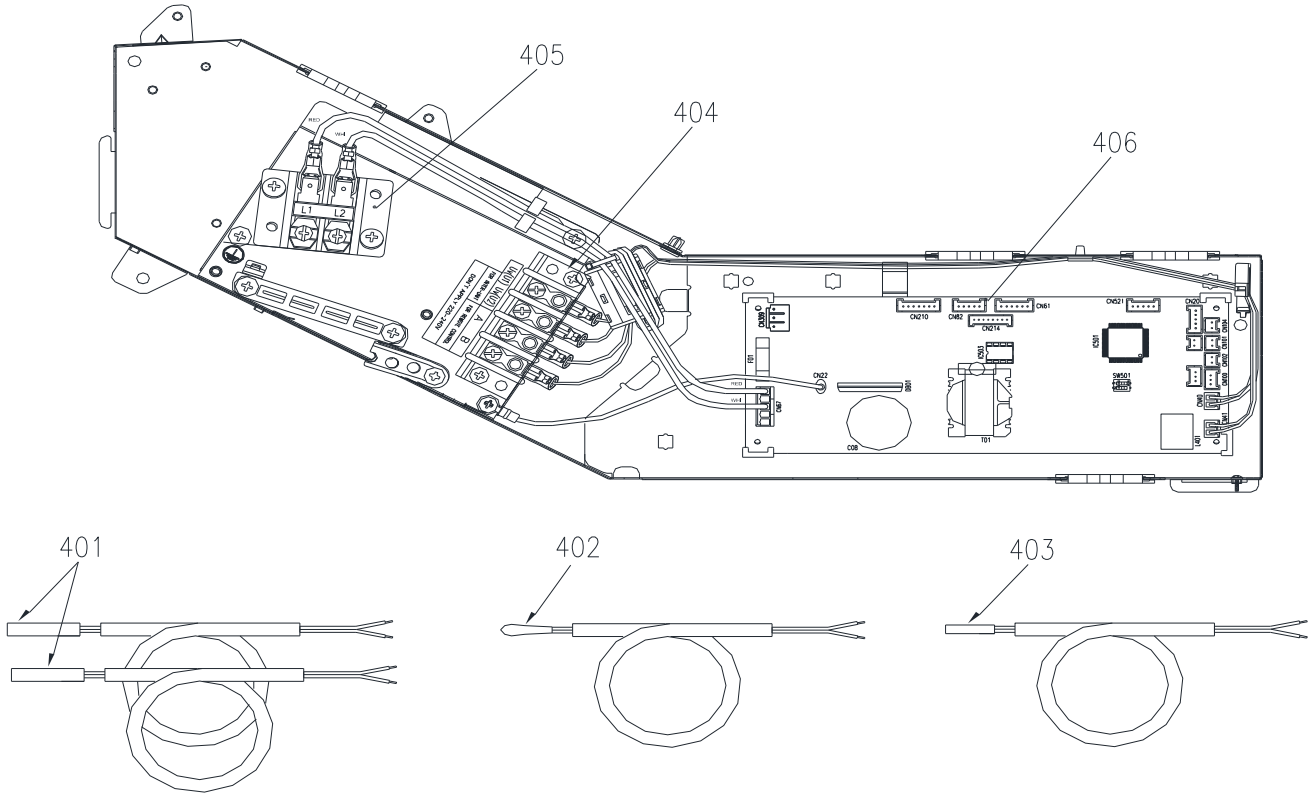

Electric Parts

Location No.	Part No.	Description	Model name MMU-UP									
			0091 HP-E(TR)	0121 HP-E(TR)	0151 HP-E(TR)	0181 HP-E(TR)	0241 HP-E(TR)	0271 HP-E(TR)	0301 HP-E(TR)	0361 HP-E(TR)	0481 HP-E(TR)	0561 HP-E(TR)
401	43T50347	SENSOR ASSY, SERVICE	2	2	2	2	2	2	2	2	2	2
402	43T50476	SERVICE-SENSOR	1	1	1	1	1	1	1	1	1	1
403	43T50477	TC-SENSOR (TC1)	1	1	1	1	1	1	1	1	1	1
404	43T60362	TERMINAL	1	1	1	1	1	1	1	1	1	1
405	43T60435	SERV-TERMINAL	1	1	1	1	1	1	1	1	1	1
406	43T6W845	PC BOARD ASSY	1	1	1	1	1	1	1	1	1	1