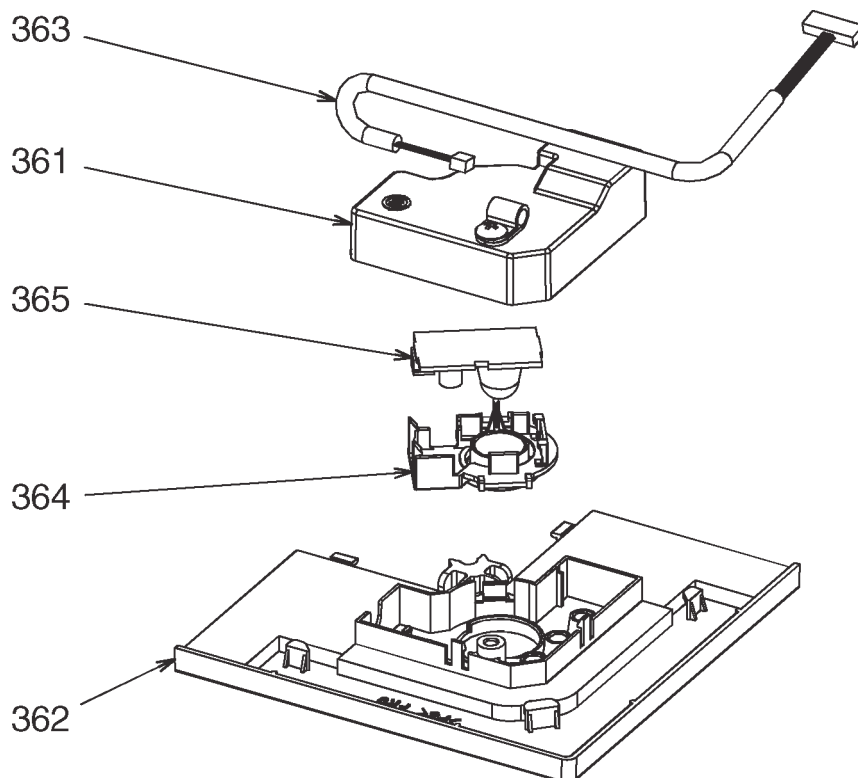

◆ Occupancy sensor

TCB-SIR41UM-E

Location No.	Part No.	Description	Q'ty/Set TCB-SIR41UM-E
361	43162088	COVER, WRS	1
362	43108037	COVER, PANEL WRS	1
363	43160666	LEAD	1
364	43408062	COVER, SENSOR	1
365	43469067	THERMOSTAT	1