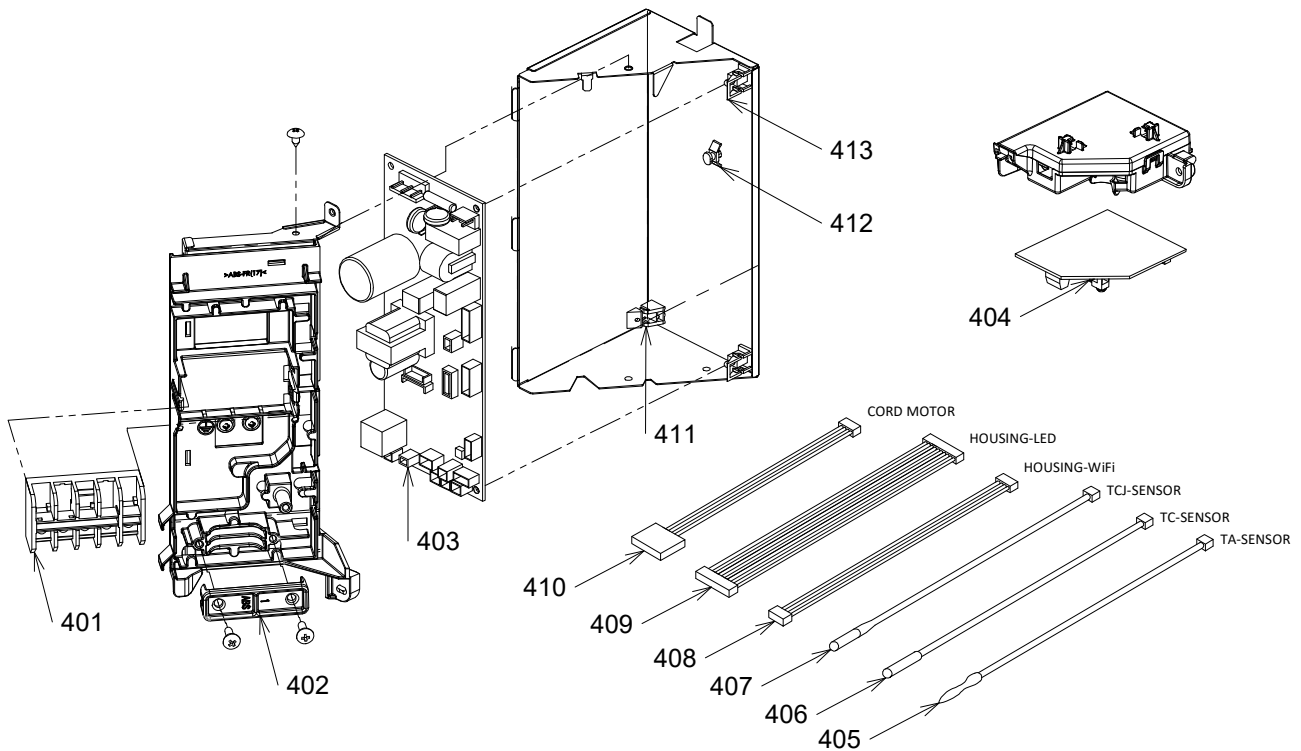

13-2. Indoor Unit (Part-E)

Location No.	Part No.	Description	Location No.	Part No.	Description
401	43T60532	TERMINAL(5P-TF)	405	43T50399	TEMPERATURE SENSOR
402	43T62340	CORD-CLAMP	406	43T50393	TEMPERATURE SENSOR
403	43T6W879	PC BOARD (WP-501) (FOR RAS-B10N4KVRG-E)	407	43T50400	TEMPERATURE SENSOR
403	43T6W882	PC BOARD (WP-501) (FOR RAS-B13N4KVRG-E)	408	43T60533	HOUSING-WiFi
403	43T6W885	PC BOARD (WP-501) (FOR RAS-B16N4KVRG-E)	409	43T60537	HOUSING-LED
404	43T6W727	PC BOARD ASSY : WRS-LED	410	43T60538	CORD-MOTOR
			411	43T95302	SPACER(EDGE)
			412	43T95303	SUPPORTER, ASSY
			413	43T95304	SPACER-KGES