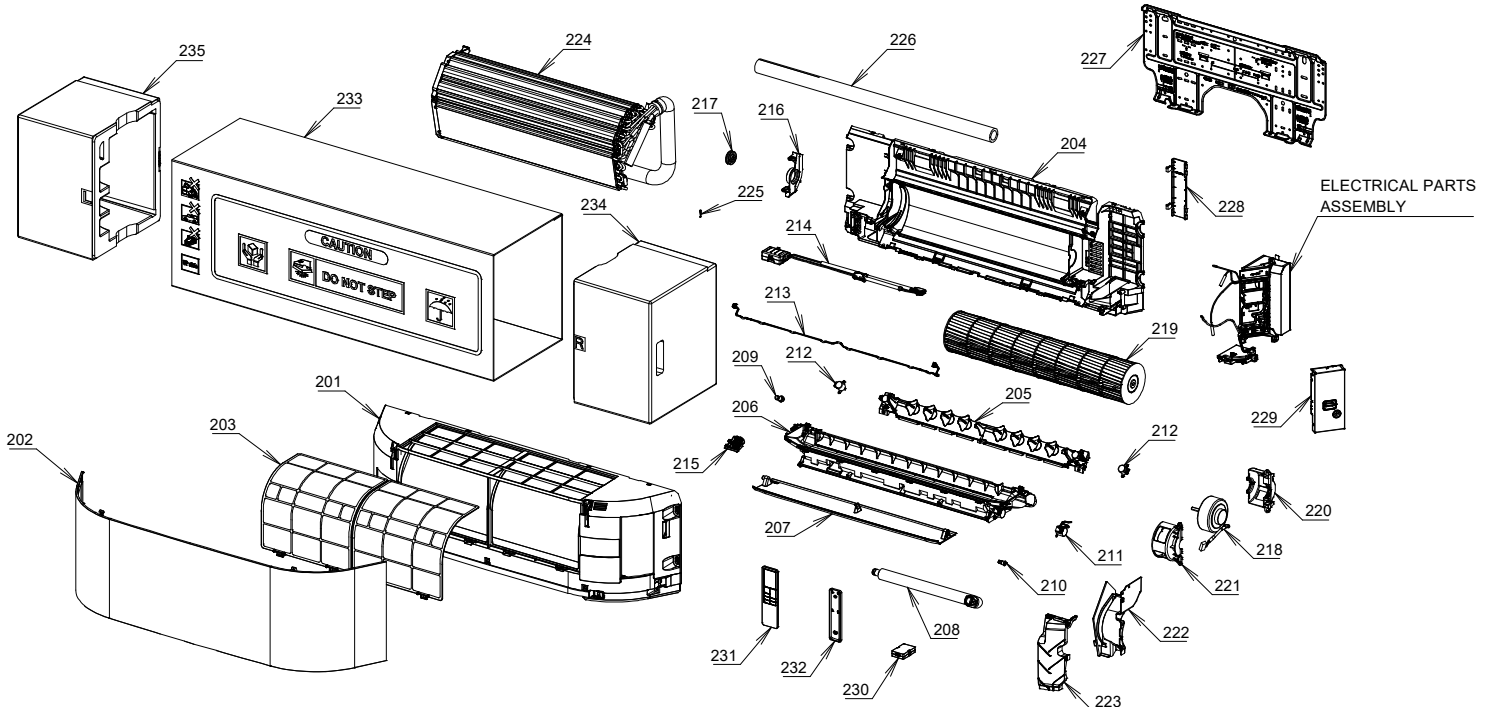

TOSHIBA

SERVICE MANUAL

AIR-CONDITIONER

SPLIT TYPE

Indoor Unit

RAS-B10N4KVRG-E
RAS-B13N4KVRG-E
RAS-B16N4KVRG-E

Outdoor Unit

RAS-10J2AVSG-E1
RAS-13J2AVSG-E1
RAS-16J2AVSG-E1

R32 or R410A

INVERTER

December, 2020

13. EXPLODED VIEWS AND PARTS LIST

13-1. Indoor Unit

Location No.	Part No.	Description	Location No.	Part No.	Description
201	43T00823	FRONT PANEL ASSY (FOR RAS-B10,B13N4KVRG-E)	219	43T20361	CROSS FLOW FAN ASSY
201	43T00824	FRONT PANEL ASSY (FOR RAS-B16N4KVRG-E)	220	43T39423	MOTOR BAND BACK
202	43T09592	GRILLE OF AIR INLET ASSY	221	43T39424	MOTOR BAND FRONT
203	43T80363	AIR FILTER	222	43T39425	MOTOR COVER
204	43T03421	BACK BODY ASSY	223	43T79326	DRAIN COVER
205	43T22375	VERTICAL LOUVER ASSY	224	43T44713	REFRIGERATION CYCLE ASSY (FOR RAS-B10,B13N4KVRG-E)
206	43T72364	DRAIN PAN ASSY	224	43T44715	REFRIGERATION CYCLE ASSY (FOR RAS-B16N4KVRG-E)
207	43T22376	HORIZONTAL LOUVER	225	43T19333	HOLDER, SENSOR
208	43T70321	DRAIN HOSE	226	43T11321	PIPE-SHIELD
209	43T79322	DRAIN CAP	227	43T82346	INSTALLATION PLATE ASSY
210	43125202	COVER-AXIS	228	43T49388	PIPE HOLDER
211	43T21478	MOTOR; STEPPING	229	43T62396	TERMINAL COVER ASSY
212	43T21434	STEPPING-MOTOR	230	43T66421	WIRELESS ADAPTER (WRE-T00BJ10)
213	43T60536	VERTICAL MOTOR CORD	231	43T66422	WIRELESS REMOCO
214	43T80362	HIGH VOLTAGE UNIT ASSY	232	43T66423	HOLDER, REMOTE CONTROL
215	43T80354	IONIZER UNIT COVER	233	43T91410	PACKING SLEEVE
216	43T22377	BASE BEARING	234	43T91411	PACKING CUSHION RIGHT
217	43T22312	BEARING ASSY, MOLD	235	43T91412	PACKING CUSHION LEFT
218	43T21471	MOTOR FAN			