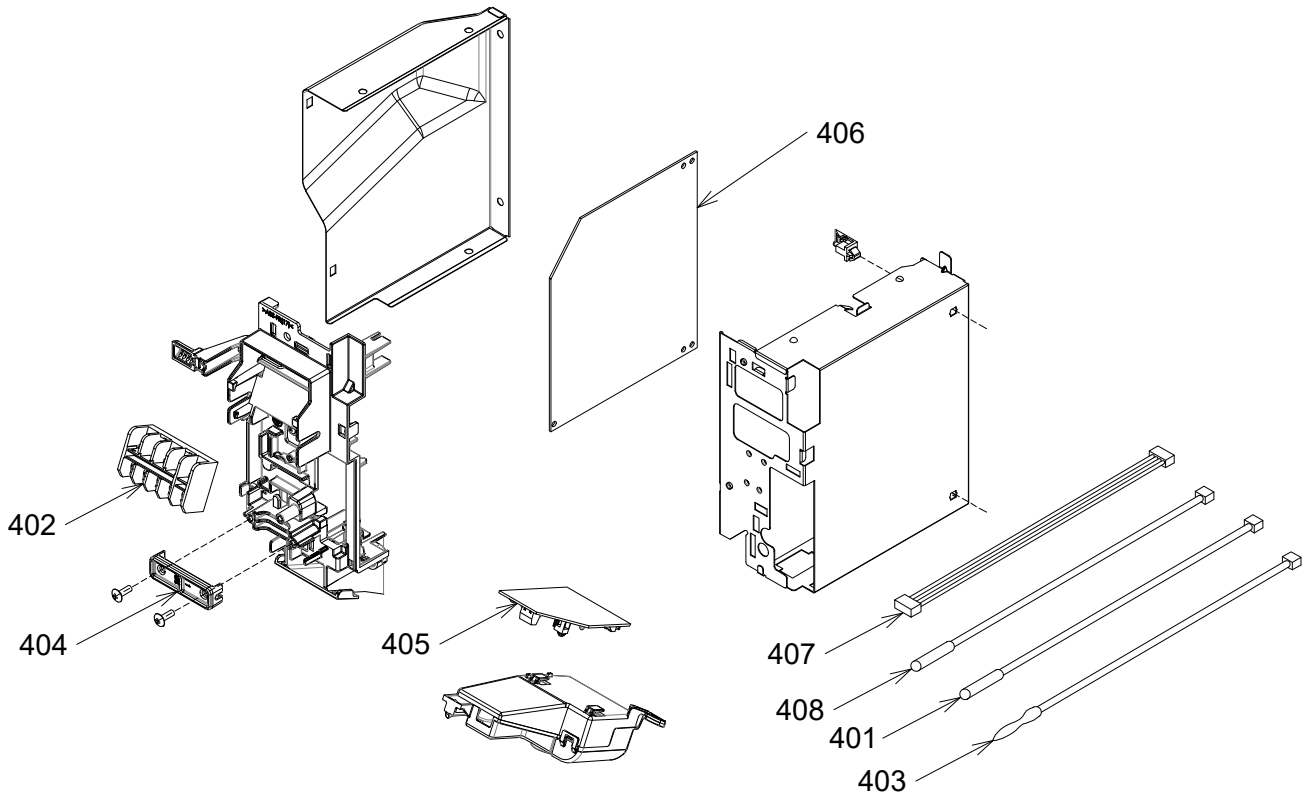

13-2. Indoor Unit (Part-E)

Location No.	Part No.	Description	Location No.	Part No.	Description
401	43T50393	TEMPERATURE SENSOR	406	43T6W722	PC BOARD ASSY (FOR RAS-B22J2KVSG-E/N4KVSG-E)
402	43T6V673	TERMINAL(5P-TF)	406	43T6W724	PC BOARD ASSY (FOR RAS-B24J2KVSG-E//N4KVSG-E)
403	43T50392	SENSOR,THERMOSTAT	407	43T60502	HOUSING-WiFi
404	43T62340	CORD-CLAMP	408	43T50306	TEMPERATURE SENSOR (FOR RAS-B22, B24J2KVSG-E/N4KVSG-E)
405	43T6W727	PC BOARD ASSY : WRS-LED			
406	43T6W721	PC BOARD ASSY (FOR RAS-18J2KVSG-E/N4KVSG-E)