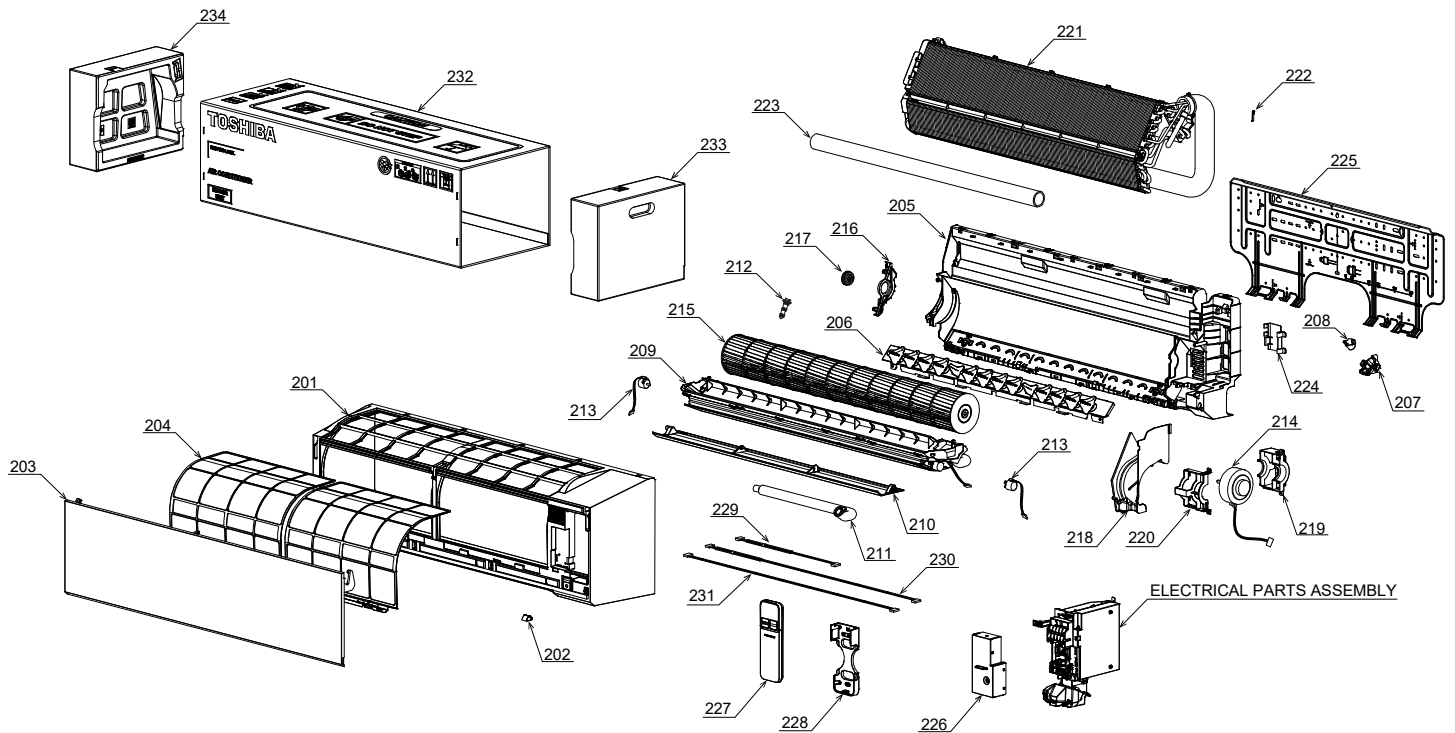

TOSHIBA

SERVICE MANUAL

AIR-CONDITIONER

SPLIT TYPE

Indoor Unit

RAS-18J2KVSG-E
RAS-B22J2KVSG-E
RAS-B24J2KVSG-E
RAS-18N4KVSG-E
RAS-B22N4KVSG-E
RAS-B24N4KVSG-E

Outdoor Unit

RAS-18J2AVSG-E
RAS-22J2AVSG-E
RAS-24J2AVSG-E

R32

INVERTER

13. EXPLODED VIEWS AND PARTS LIST

13-1. Indoor Unit

Location No.	Part No.	Description	Location No.	Part No.	Description
201	43T00778	FRONT PANEL ASSY (FOR RAS-18,B22J2KVSG-E/N4KVSG-E)	219	43T39381	MOTOR BAND BACK
201	43T00779	FRONT PANEL ASSY (FOR RAS-B24J2KVSG-E/N4KVSG-E)	220	43T39382	MOTOR BAND FRONT
202	43T00715	CAP SCREW	221	43T44664	REFRIGERATION CYCLE ASSY (FOR RAS-18J2KVSG-E/N4KVSG-E)
203	43T09586	GRILLE OF AIR INLET ASSY	221	43T44665	REFRIGERATION CYCLE ASSY (FOR RAS-B22J2KVSG-E/N4KVSG-E)
204	43T80358	AIR FILTER	221	43T44666	REFRIGERATION CYCLE ASSY (FOR RAS-B24J2KVSG-E/N4KVSG-E)
205	43T03405	BACK BODY ASSY	222	43T19333	HOLDER, SENSOR
206	43T22353	VERTICAL LOUVER ASSY	223	43T49045	PIPE, SHIELD
207	43T03406	COVER MOTOR VT	224	43T49043	HOLDER, PIPE
208	43T21434	STEPPING-MOTOR	225	43T82008	PLATE, INSTALLATION
209	43T72353	DRAIN PAN ASSY	226	43T62360	TERMINAL COVER ASSY
210	43T22367	HORIZONTAL LOUVER	227	43T66402	WIRELESS REMOCO
211	43T70321	DRAIN HOSE	228	43T83305	HOLDER, REMOTE CONTROL
212	43T79322	DRAIN CAP	229	43T60481	CORD MOTOR LOUVER RIGHT
213	43T21478	MOTOR; STEPPING	230	43T60482	CORD MOTOR LOUVER LEFT
214	43T21495	FAN-MOTOR	231	43T60483	CORD MOTOR LOUVER HR
215	43T20357	CROSS FLOW FAN ASSY	232	43T91333	PACKING SLEEVE
216	43T39385	BASE BEARING	233	43T91397	PACKING CUSHION RIGHT
217	43T22312	BEARING ASSY, MOLD	234	43T91398	PACKING CUSHION LEFT
218	43T39383	MOTOR COVER (FOR RAS-18,B22J2KVSG-E/N4KVSG-E)			
218	43T39384	MOTOR COVER (FOR RAS-B24J2KVSG-E/N4KVSG-E)			