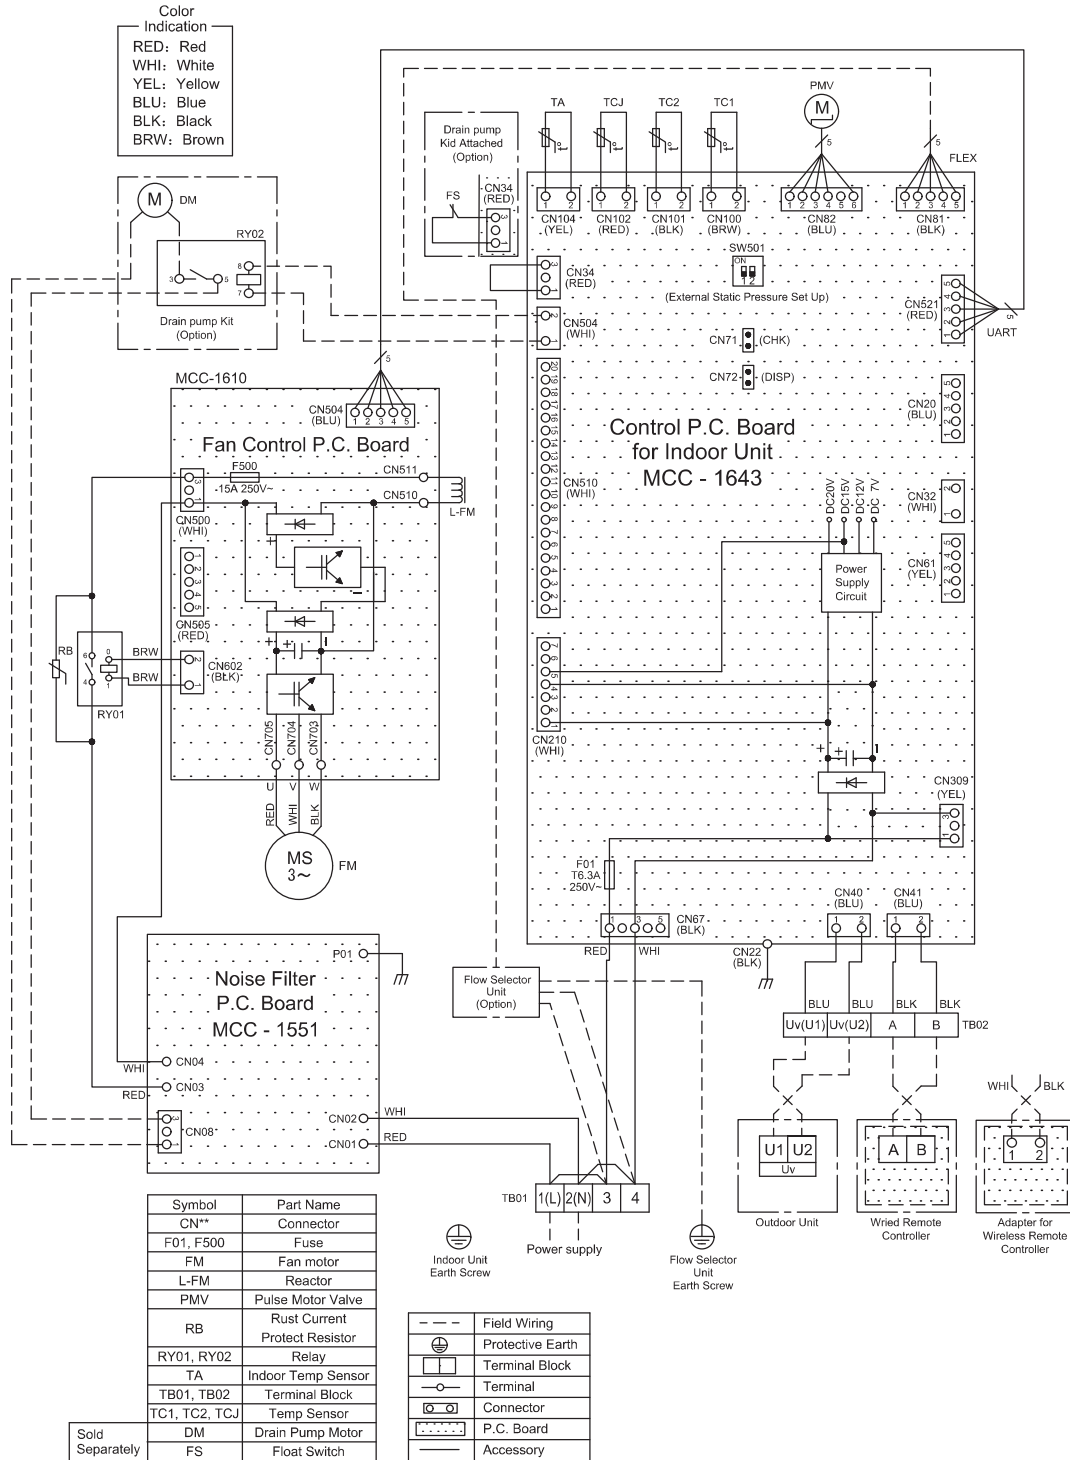

TOSHIBA

AIR CONDITIONER (MULTI TYPE)

SERVICE MANUAL

Indoor unit

<4-way cassette type>

MMU-UP0091HP-E(TR)
 MMU-UP0121HP-E(TR)
 MMU-UP0151HP-E(TR)
 MMU-UP0181HP-E(TR)
 MMU-UP0241HP-E(TR)
 MMU-UP0271HP-E(TR)
 MMU-UP0301HP-E(TR)
 MMU-UP0361HP-E(TR)
 MMU-UP0481HP-E(TR)
 MMU-UP0561HP-E(TR)

MMD-UP0721HP-E(TR), MMD-UP0961HP-E(TR)

Location No.	Part No.	Description	Model name MMD-UP	
			0721HP-E(TR)	0961HP-E(TR)
201	43T21463	MOTOR, FAN	1	1
202	43T20346	FAN, MULTI BLADE, LEFT	1	1
203	43T20345	FAN, MULTI BLADE, RIGHT	1	1
204	43T22347	CASE, FAN, LEFT	1	1
205	43T22346	CASE, FAN, RIGHT	1	1
206	43T44694	REFRIGERATION CYCLE ASSY	1	1
207	43T47333	BONNET, 12.70 DIA	1	1
208	43T82333	SOCKET	1	1
209	43T97317	NUT, FLARE, 1/2 IN	1	1
210	43T46515	COIL, PMV	1	1
212	43T46514	BODY, PMV	1	1
213	43T47387	STRAINER	1	1
214	43T47407	STRAINER, GAS	1	1
215	43T19333	HOLDER, SENSOR	2	2
216	43T19321	FIX-P-SENSOR	1	1
217	43T72326	ASM-DR-GENE	1	1
218	43T70315	HOSE, DRAIN	1	1
219	43T83311	BAND, HOSE	1	1
220	43T39371	FLANGE, UPPER	1	1
221	43T39372	FLANGE, LOWER	1	1
222	43T39373	FLANGE, SIDE	2	2
223	43T58332	REACTOR	1	1
290	43T77302	PUMP DRAIN	1	1
291	43T51313	FLOT SWITCH	1	1
292	43T54325	RELAY	1	1

Electric Parts

Location No.	Part No.	Description	Model name MMD-UP	
			0721HP-E(TR)	0961HP-E(TR)
401	43T50347	SENSOR ASSY, SERVICE	2	2
402	43T50476	SERVICE-SENSOR	1	1
403	43T50477	TC-SENSOR (TC1)	1	1
404	43T60458	SERV-TERMINAL	1	1
405	43T60362	TERMINAL	1	1
406	43T6W952	PC BOARD ASSY	1	1
407	43T6V670	PC BOARD ASSY	1	1
408	43T6V671	PC BOARD ASSY	1	1
409	43T50345	THERMISTOR, PTC	1	1
410	43T54324	POWER-RELAY	1	1
411	43T63356	HOLDER-TA	1	1
412	43459017	ASM-PCB(OP)	1	1
413	43T63348	CLAMP, DOWN	1	1
414	43T63349	CLAMP, UP	1	1