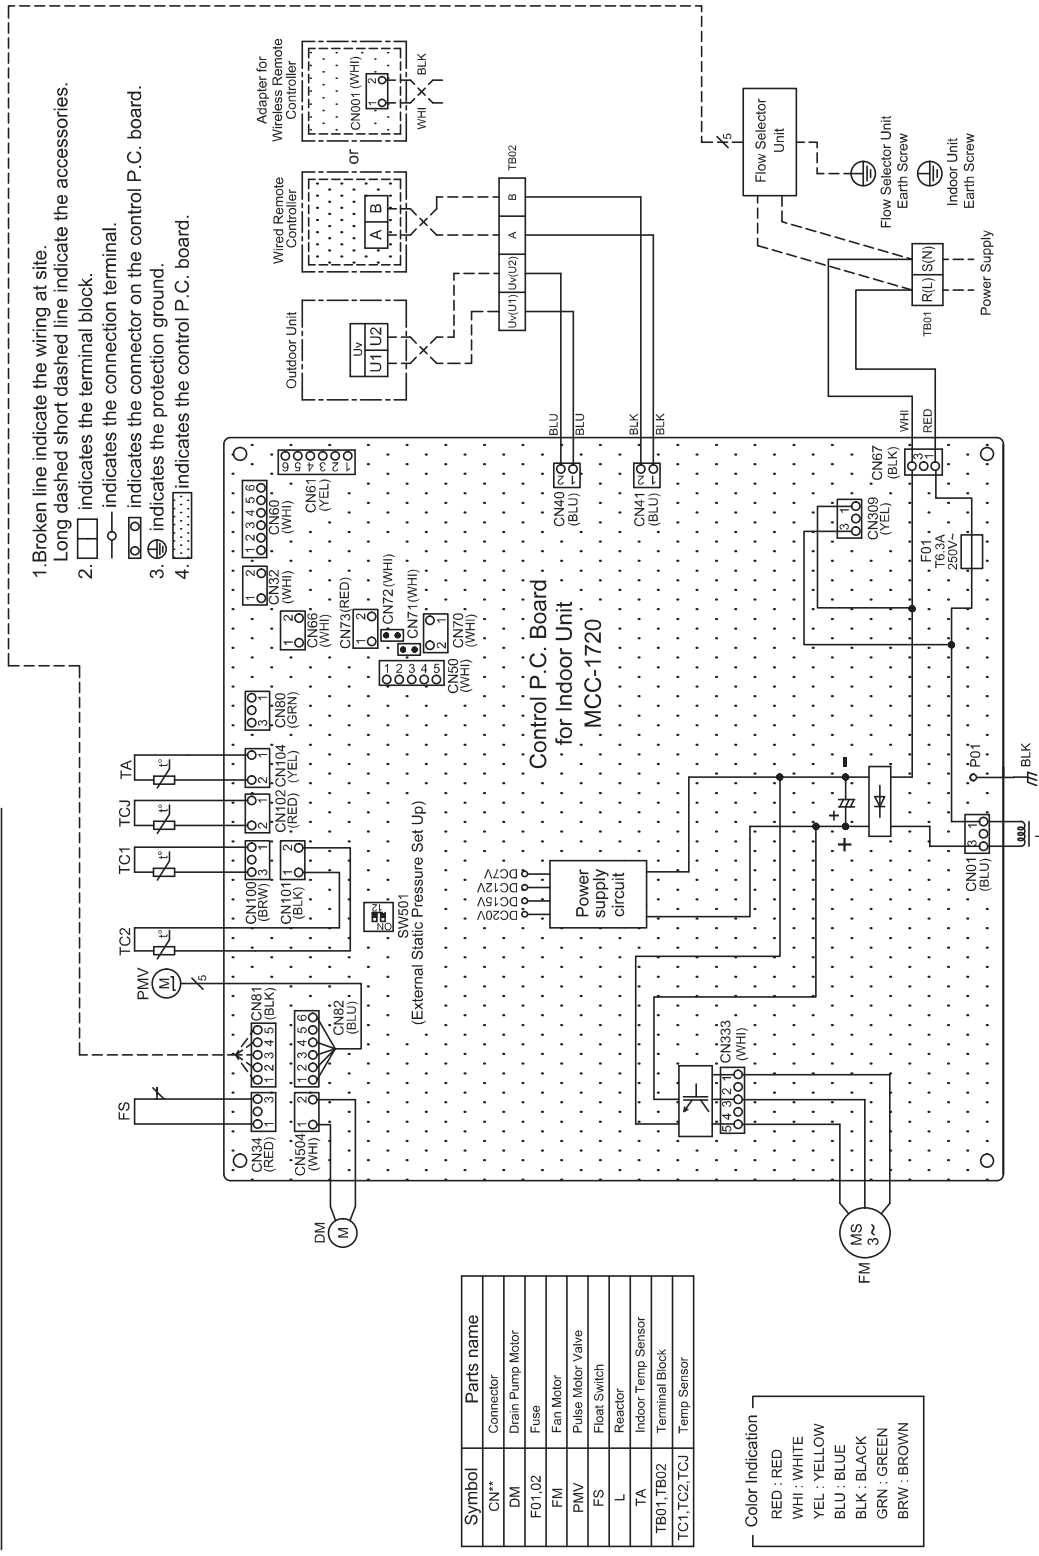

3-4. Concealed Duct High Static Pressure type MMD-UP****HP-E(TR)

Concealed Duct High Static Pressure Type Wiring Diagram