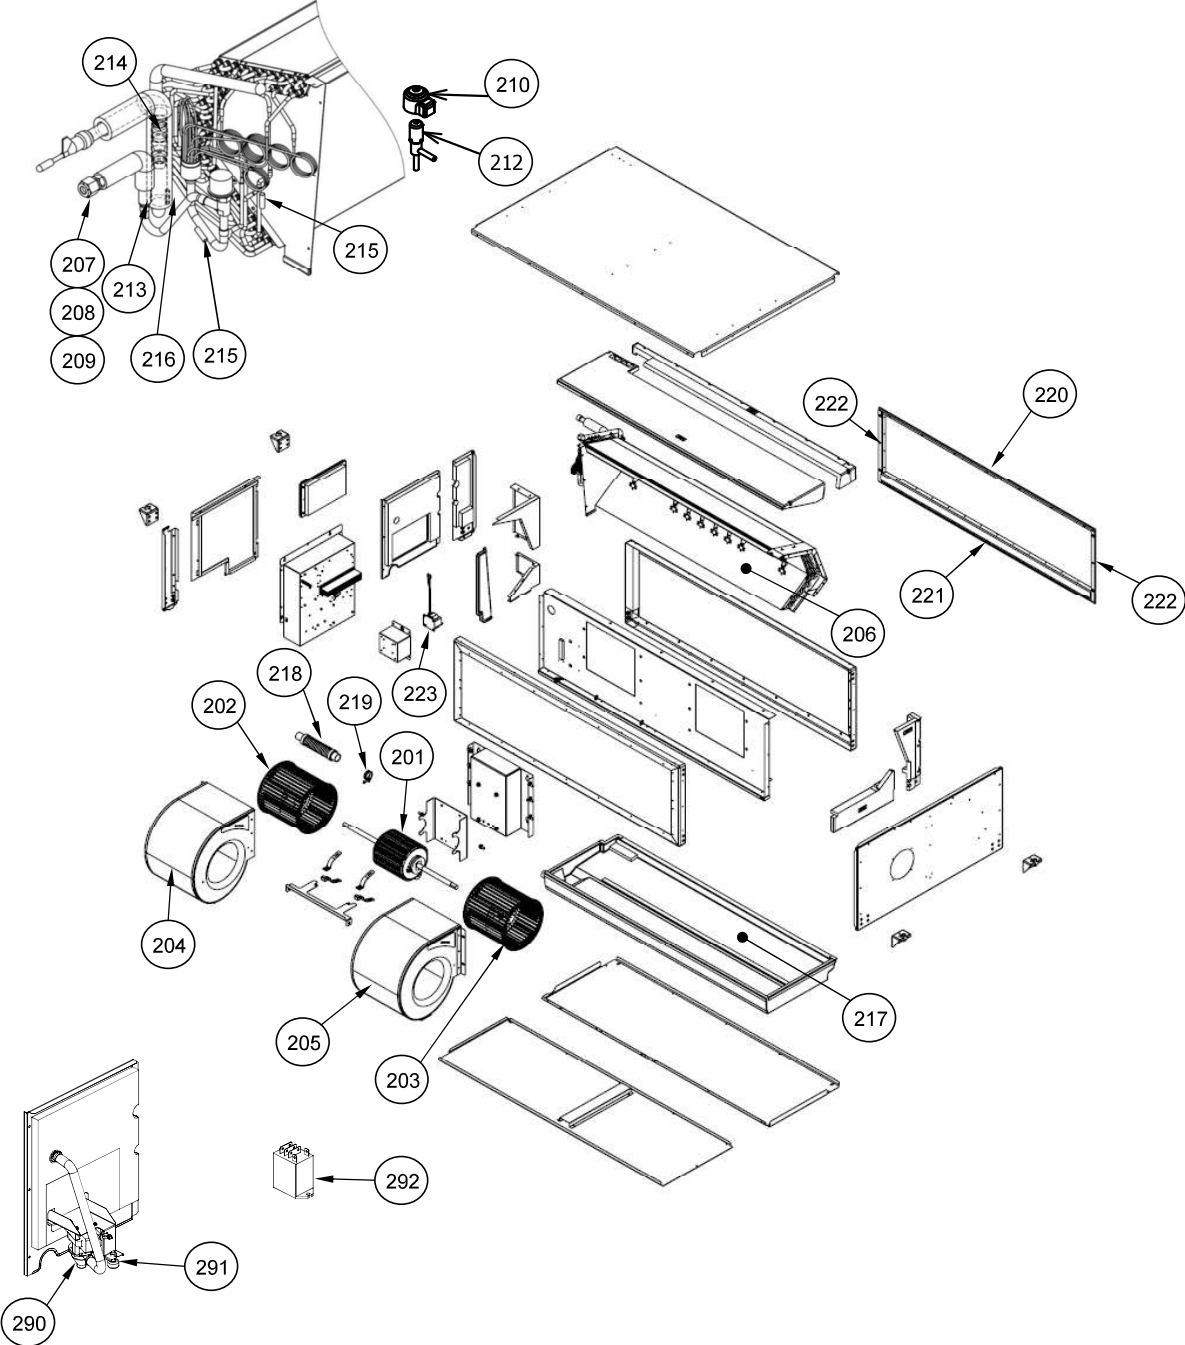

MMD-UP0721HP-E(TR), MMD-UP0961HP-E(TR)

Location No.	Part No.	Description	Model name MMD-UP	
			0721HP-E(TR)	0961HP-E(TR)
201	43T21463	MOTOR, FAN	1	1
202	43T20346	FAN, MULTI BLADE, LEFT	1	1
203	43T20345	FAN, MULTI BLADE, RIGHT	1	1
204	43T22347	CASE, FAN, LEFT	1	1
205	43T22346	CASE, FAN, RIGHT	1	1
206	43T44694	REFRIGERATION CYCLE ASSY	1	1
207	43T47333	BONNET, 12.70 DIA	1	1
208	43T82333	SOCKET	1	1
209	43T97317	NUT, FLARE, 1/2 IN	1	1
210	43T46515	COIL, PMV	1	1
212	43T46514	BODY, PMV	1	1
213	43T47387	STRAINER	1	1
214	43T47407	STRAINER, GAS	1	1
215	43T19333	HOLDER, SENSOR	2	2
216	43T19321	FIX-P-SENSOR	1	1
217	43T72326	ASM-DR-GENE	1	1
218	43T70315	HOSE, DRAIN	1	1
219	43T83311	BAND, HOSE	1	1
220	43T39371	FLANGE, UPPER	1	1
221	43T39372	FLANGE, LOWER	1	1
222	43T39373	FLANGE, SIDE	2	2
223	43T58332	REACTOR	1	1
290	43T77302	PUMP DRAIN	1	1
291	43T51313	FLOT SWITCH	1	1
292	43T54325	RELAY	1	1