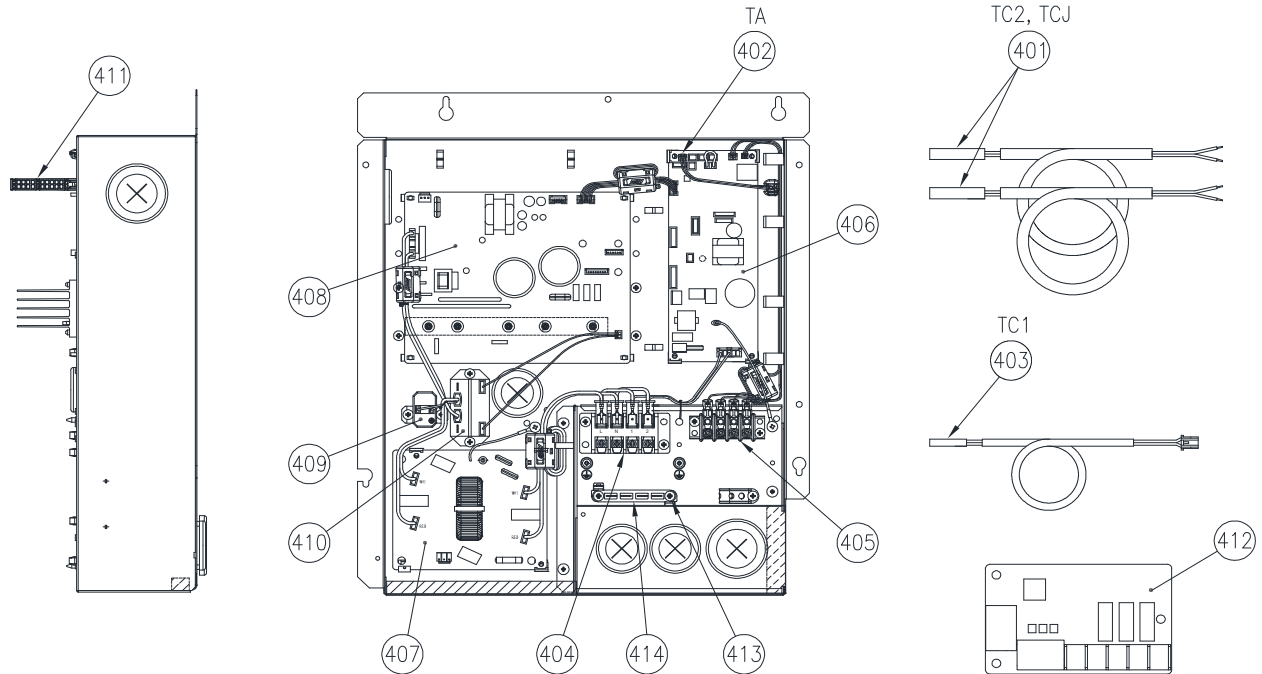

Electric Parts

Location No.	Part No.	Description	Model name MMD-UP	
			0721HP-E(TR)	0961HP-E(TR)
401	43T50347	SENSOR ASSY, SERVICE	2	2
402	43T50476	SERVICE-SENSOR	1	1
403	43T50477	TC-SENSOR (TC1)	1	1
404	43T60458	SERV-TERMINAL	1	1
405	43T60362	TERMINAL	1	1
406	43T6W952	PC BOARD ASSY	1	1
407	43T6V670	PC BOARD ASSY	1	1
408	43T6V671	PC BOARD ASSY	1	1
409	43T50345	THERMISTOR, PTC	1	1
410	43T54324	POWER-RELAY	1	1
411	43T63356	HOLDER-TA	1	1
412	43459017	ASM-PCB(OP)	1	1
413	43T63348	CLAMP, DOWN	1	1
414	43T63349	CLAMP, UP	1	1