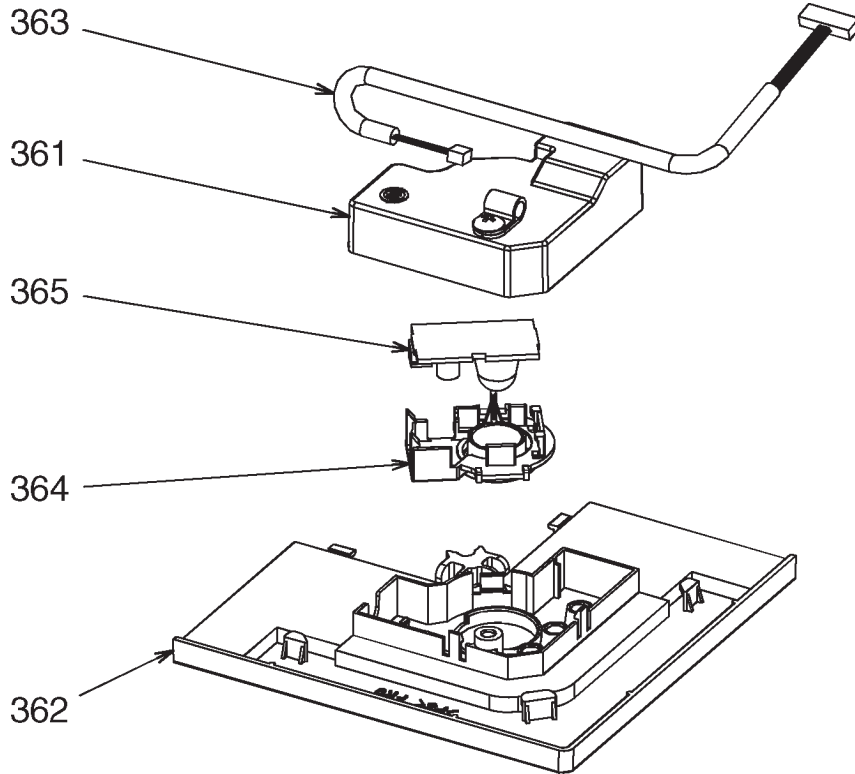

◆ Occupancy sensor

TCB-SIR41UM-E

Location No.	Part No.	Description	Q'ty/Set TCB-SIR41UM-E
361	43162088	COVER, WRS	1
362	43108037	COVER, PANEL WRS	1
363	43160666	LEAD	1
364	43408062	COVER, SENSOR	1
365	43469067	THERMOSTAT	1